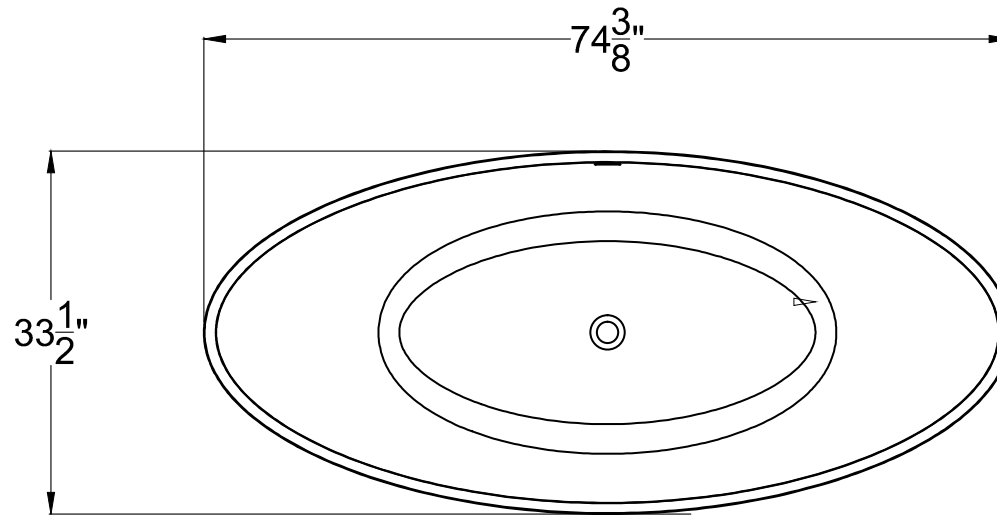

ANZZI™

ALA
Freestanding Bathtub
FT-AZ508

Dimensions:
33.5" L x 74.4" W x 24.25" H

Weight: 275 lb.
Material: ANZZI Stone™ Resin
Capacity: 74 gal

For more information visit
www.ANZZI.com or call
1-844-44-ANZZI