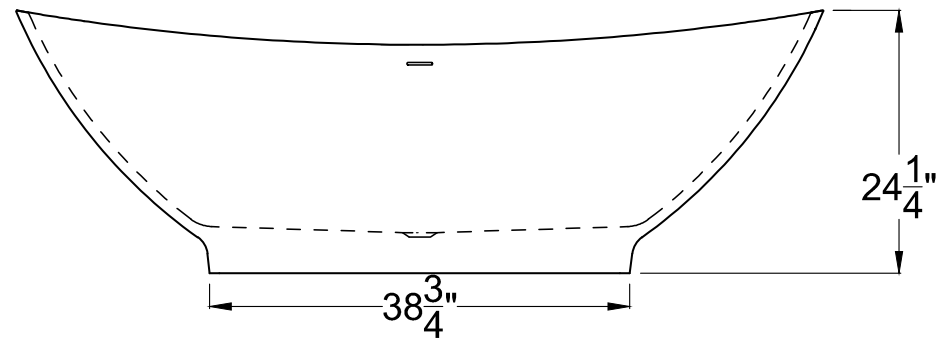

ANZZI™

ALA
Freestanding Bathtub
FT-AZ508

Dimensions:
33.5" L x 74.4" W x 24.25" H

Weight: 275 lb.
Material: ANZZI Stone™ Resin
Capacity: 74 gal

For more information visit
www.ANZZI.com or call
1-844-44-ANZZI