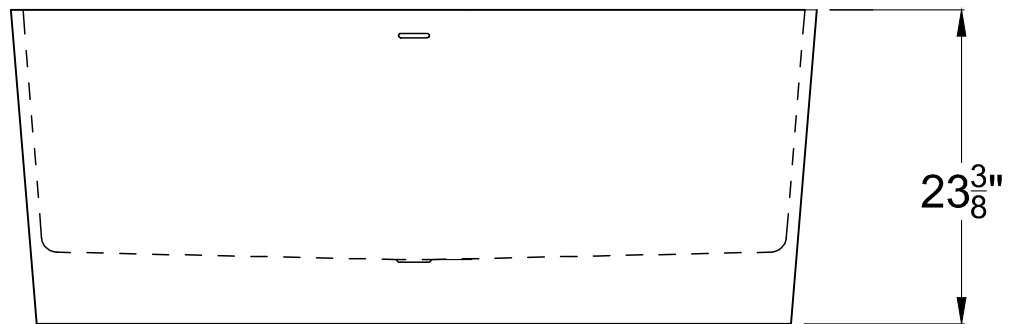

ANZZI™

ROCCIA

Freestanding Bathtub
FT-AZ505

Dimensions:

31.2" L x 61.4" W x 23.4" H

Weight: 330 lb.

Material: ANZZI Stone™ Resin

Capacity: 82 gal

For more information visit

www.ANZZI.com or call

1-844-44-ANZZI

Perfection is our Tradition™