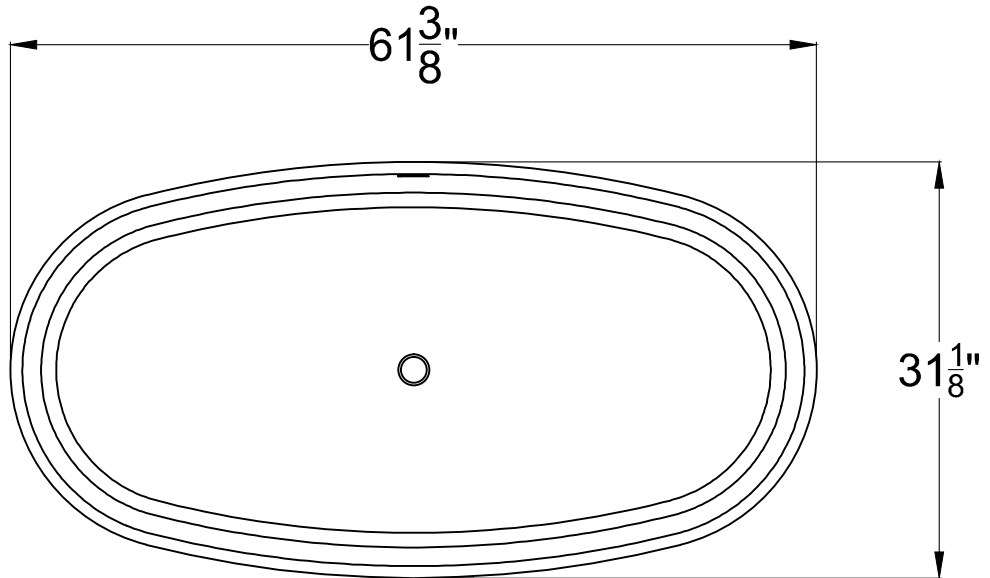

ANZZI™

ROCCIA

Freestanding Bathtub
FT-AZ505

Dimensions:

31.2" L x 61.4" W x 23.4" H

Weight: 330 lb.

Material: ANZZI Stone™ Resin

Capacity: 82 gal

For more information visit

www.ANZZI.com or call

1-844-44-ANZZI

Perfection is our Tradition™