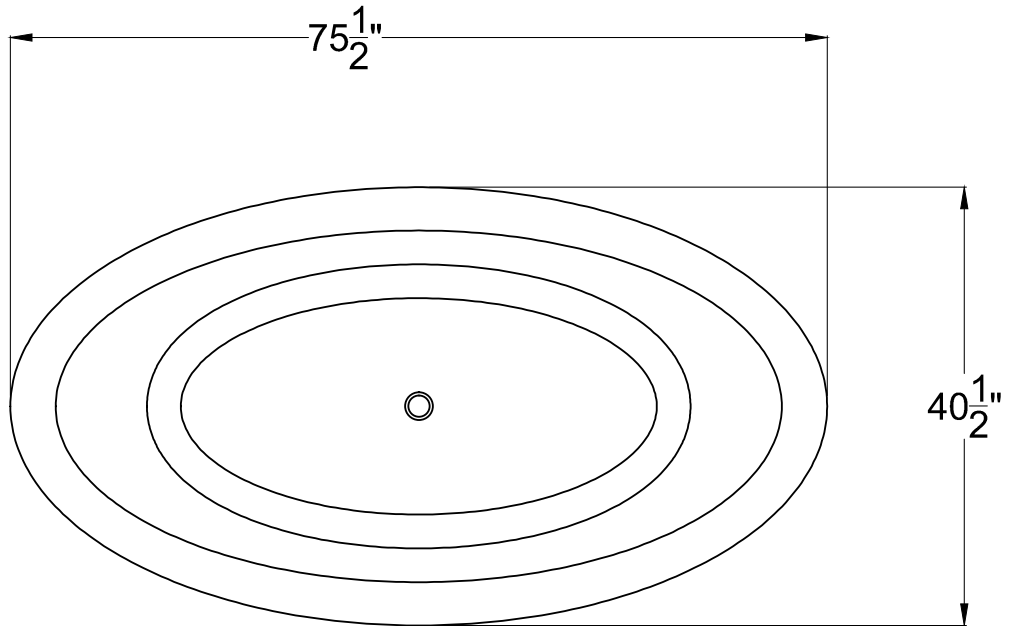

ANZZI™

LUSO

Freestanding Bathtub
FT-AZ504

Dimensions:

40.5" L x 75.5" W x 23" H

Weight: 363 lb.

Material: ANZZI Stone™ Resin

Capacity: 66 gal

For more information visit

www.ANZZI.com or call

1-844-44-ANZZI

Perfection is our Tradition™