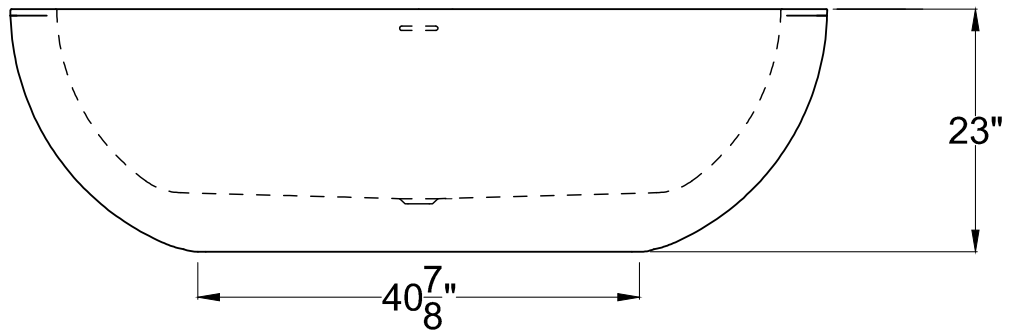

ANZZI™

LUSO

Freestanding Bathtub
FT-AZ504

Dimensions:

40.5" L x 75.5" W x 23" H

Weight: 363 lb.

Material: ANZZI Stone™ Resin

Capacity: 66 gal

For more information visit

www.ANZZI.com or call

1-844-44-ANZZI

Perfection is our Tradition™