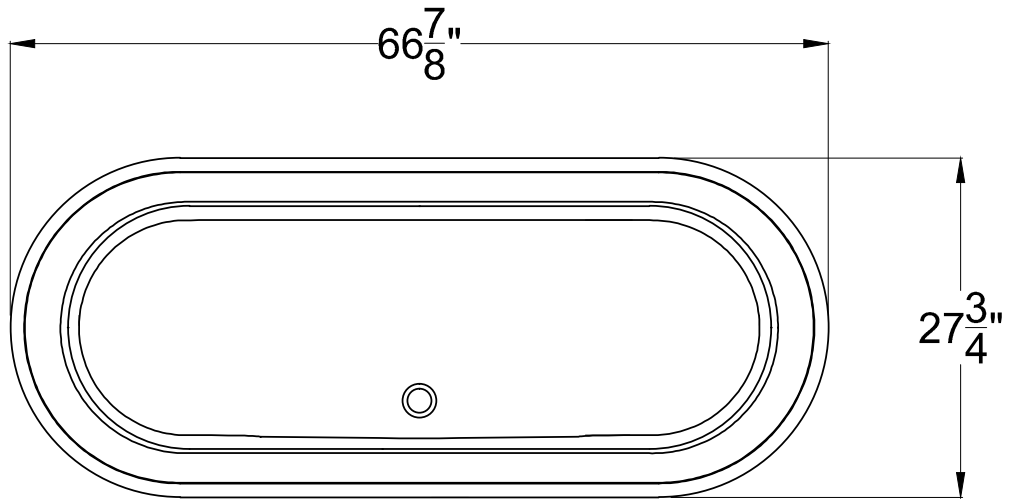

ANZZI™

ROSSETTO

Freestanding Bathtub
FT-AZ503

Dimensions:

27.75" L x 66.8" W x 24.25" H

Weight: 418 lb.

Material: ANZZI Stone™ Resin

Capacity: 82 gal

For more information visit

www.ANZZI.com or call

1-844-44-ANZZI

Perfection is our Tradition™