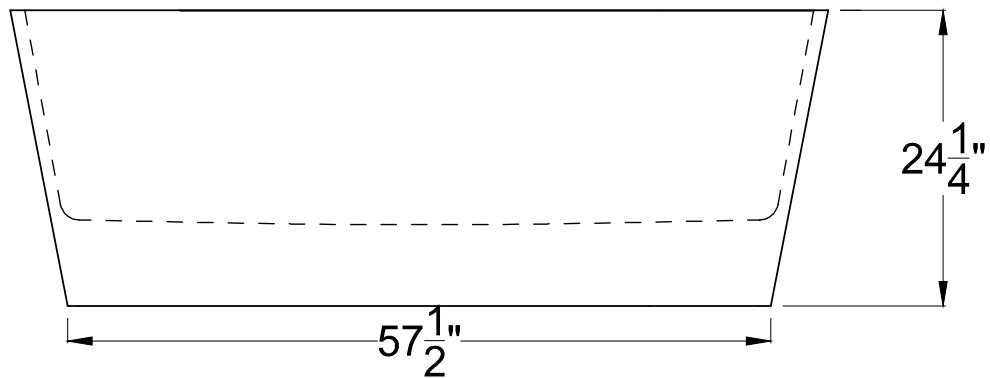

ANZZI™

ROSSETTO

Freestanding Bathtub
FT-AZ503

Dimensions:

27.75" L x 66.8" W x 24.25" H

Weight: 418 lb.

Material: ANZZI Stone™ Resin

Capacity: 82 gal

For more information visit

www.ANZZI.com or call

1-844-44-ANZZI

Perfection is our Tradition™