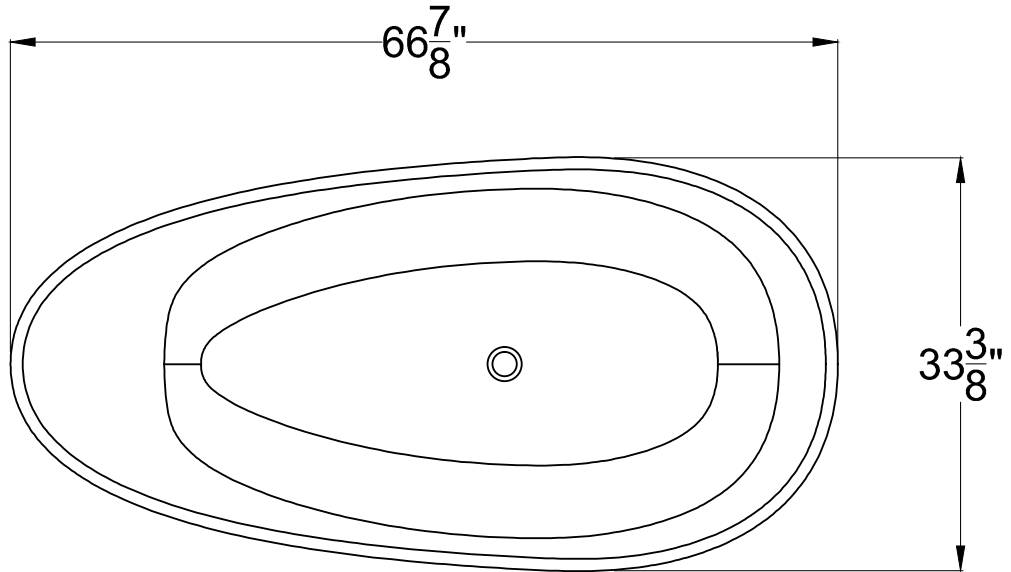

ANZZI™

FIUME

Freestanding Bathtub
FT-AZ502

Dimensions:

33.5" L x 67" W x 21" H

Weight: 74 lb.

Material: ANZZI Stone™ Resin

Capacity: 74 gal

For more information visit

www.ANZZI.com or call

1-844-44-ANZZI

Perfection is our Tradition™