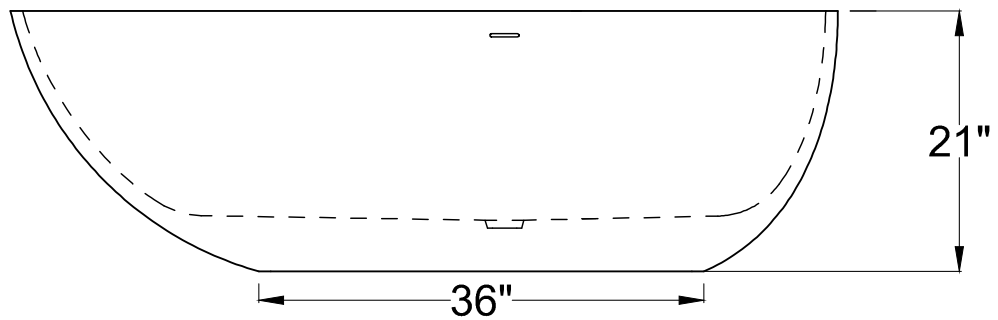

ANZZI™

FIUME

Freestanding Bathtub
FT-AZ502

Dimensions:

33.5" L x 67" W x 21" H

Weight: 74 lb.

Material: ANZZI Stone™ Resin

Capacity: 74 gal

For more information visit

www.ANZZI.com or call

1-844-44-ANZZI

Perfection is our Tradition™