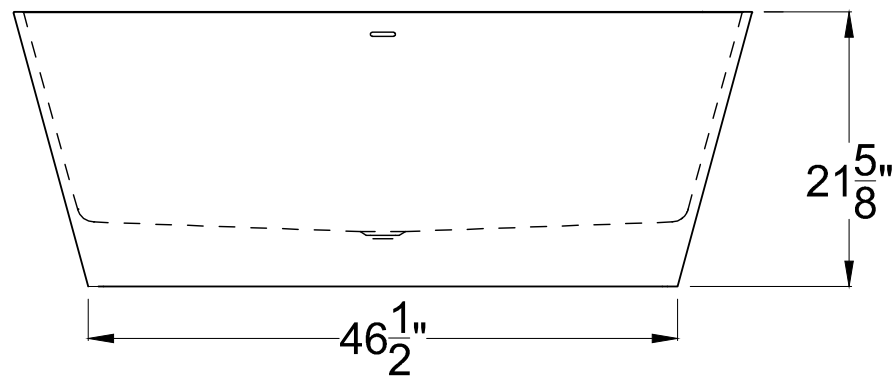

ANZZI™

CENERE

Freestanding Bathtub
FT-AZ501

Dimensions:

26.4" L x 58.25" W x 21.5" H

Weight: 330 lb.

Material: ANZZI Stone™ Resin

Capacity: 82 gal

For more information visit

www.ANZZI.com or call

1-844-44-ANZZI

Perfection is our Tradition™