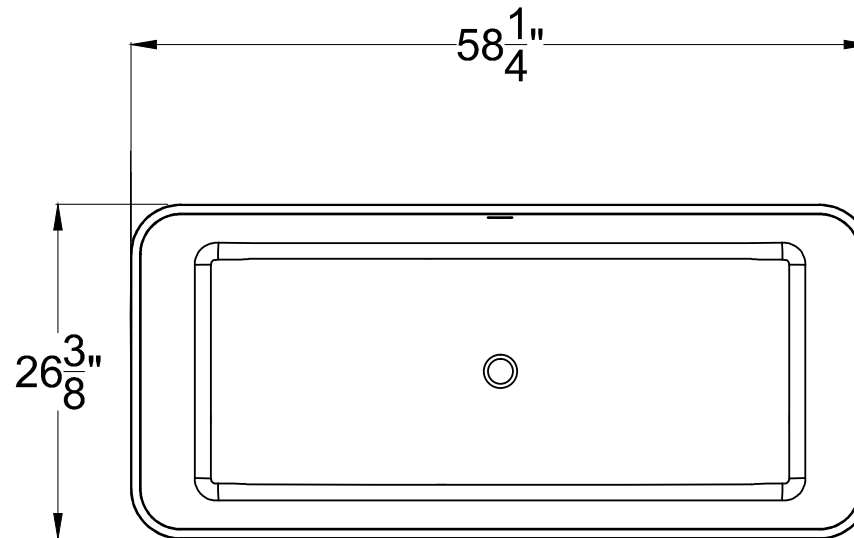

ANZZI™

CENERE

Freestanding Bathtub
FT-AZ501

Dimensions:

26.4" L x 58.25" W x 21.5" H

Weight: 330 lb.

Material: ANZZI Stone™ Resin

Capacity: 82 gal

For more information visit

www.ANZZI.com or call

1-844-44-ANZZI

Perfection is our Tradition™