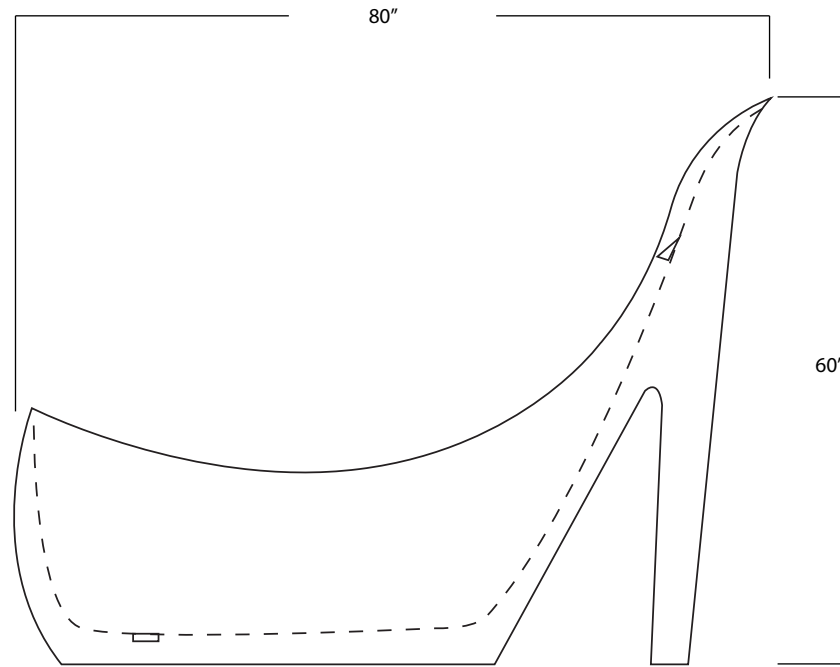

ANZZI™

GALA

Freestanding Bathtub
FT-AZ217, FT-AZ218

Dimensions:

80" L x 31" W x 60" H

Weight: 150 lb.

Material: LUCITE Acrylic

Capacity: 65 gal

For more information visit

www.ANZZI.com or call

1-844-44-ANZZI

Perfection is our Tradition™