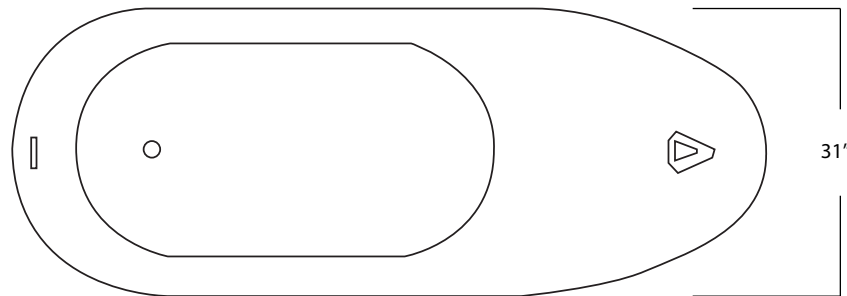

ANZZI™

GALA

Freestanding Bathtub
FT-AZ217, FT-AZ218

Dimensions:

80" L x 31" W x 60" H

Weight: 150 lb.

Material: LUCITE Acrylic

Capacity: 65 gal

For more information visit

www.ANZZI.com or call

1-844-44-ANZZI

Perfection is our Tradition™