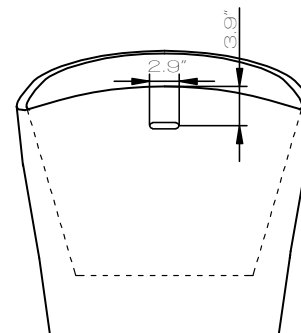

ANZZI™

STRATUS

Freestanding Bathtub
FT-AZ084

Dimensions:

67" L x 29.5" W x 28.875" H

Weight: 105.5 lb.

Material: LUCITE™ Acrylic

Capacity: 54 gal

For more information visit

www.ANZZI.com or call

1-844-44-ANZZI

Perfection is our Tradition™