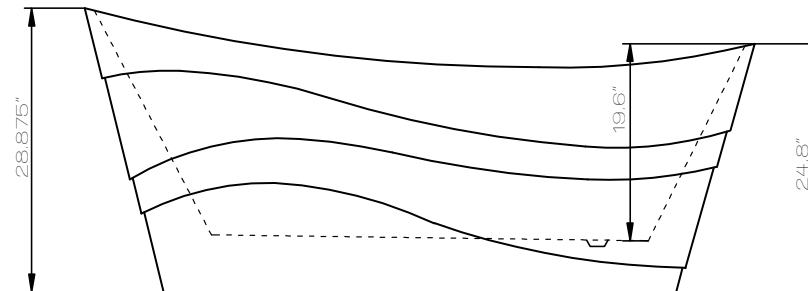

ANZZI™

STRATUS

Freestanding Bathtub
FT-AZ084

Dimensions:

67" L x 29.5" W x 28.875" H

Weight: 105.5 lb.

Material: LUCITE™ Acrylic

Capacity: 54 gal

For more information visit

www.ANZZI.com or call

1-844-44-ANZZI

Perfection is our Tradition™