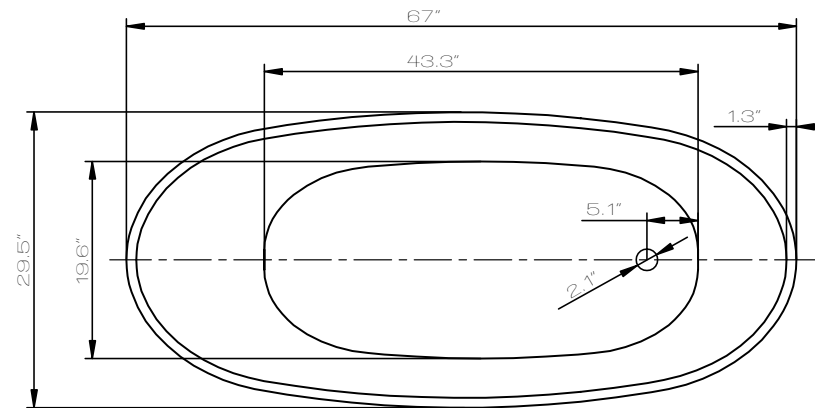

ANZZI™

STRATUS

Freestanding Bathtub
FT-AZ084

Dimensions:

67" L x 29.5" W x 28.875" H

Weight: 105.5 lb.

Material: LUCITE™ Acrylic

Capacity: 54 gal

For more information visit

www.ANZZI.com or call

1-844-44-ANZZI

Perfection is our Tradition™