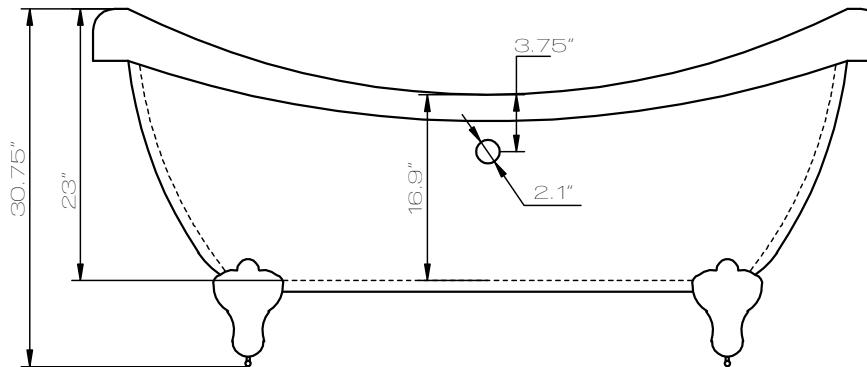

ANZZI™

AEGIS
Claw Foot Bathtub
FT-AZ082

Dimensions:
68.75" L x 28.75" W x 30.75" H

Weight: 94 lb.
Material: LUCITE™ Acrylic
Capacity: 45 gal

For more information visit
www.ANZZI.com or call
1-844-44-ANZZI