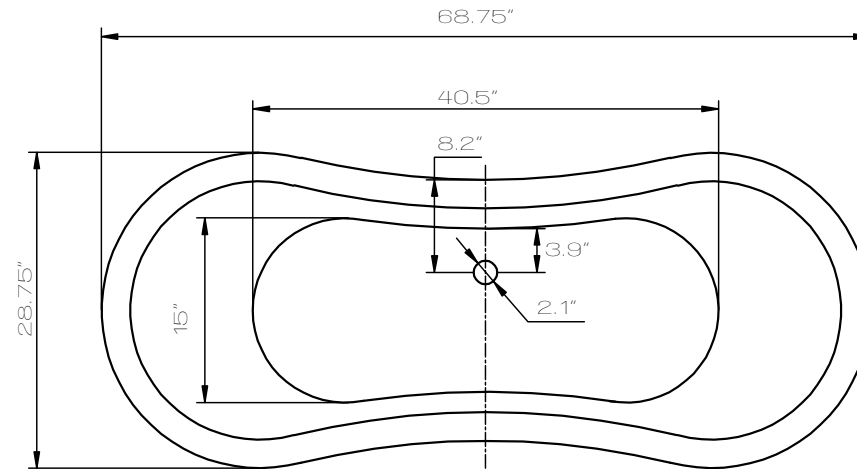

ANZZI™

AEGIS
Claw Foot Bathtub
FT-AZ082

Dimensions:
68.75" L x 28.75" W x 30.75" H

Weight: 94 lb.
Material: LUCITE™ Acrylic
Capacity: 45 gal

For more information visit
www.ANZZI.com or call
1-844-44-ANZZI