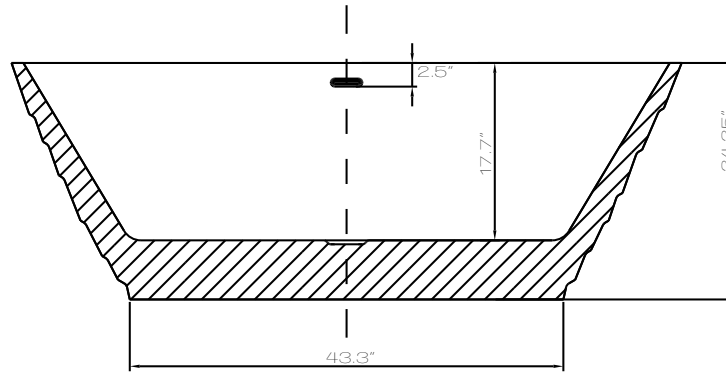

ANZZI™

NIMBUS

Freestanding Bathtubs
FT-AZ068

Dimensions:

66.75" L x 31" W x 24.25" H

Weight: 101 lb.

Material: LUCITE™ Acrylic

Capacity: 61 gal

For more information visit

www.ANZZI.com or call

1-844-44-ANZZI

Perfection is our Tradition™