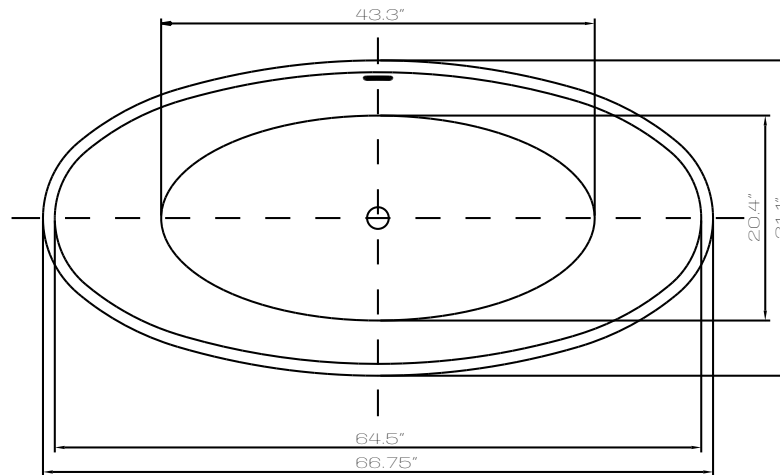

ANZZI™

NIMBUS

Freestanding Bathtubs
FT-AZ068

Dimensions:

66.75" L x 31" W x 24.25" H

Weight: 101 lb.

Material: LUCITE™ Acrylic

Capacity: 61 gal

For more information visit

www.ANZZI.com or call

1-844-44-ANZZI

Perfection is our Tradition™