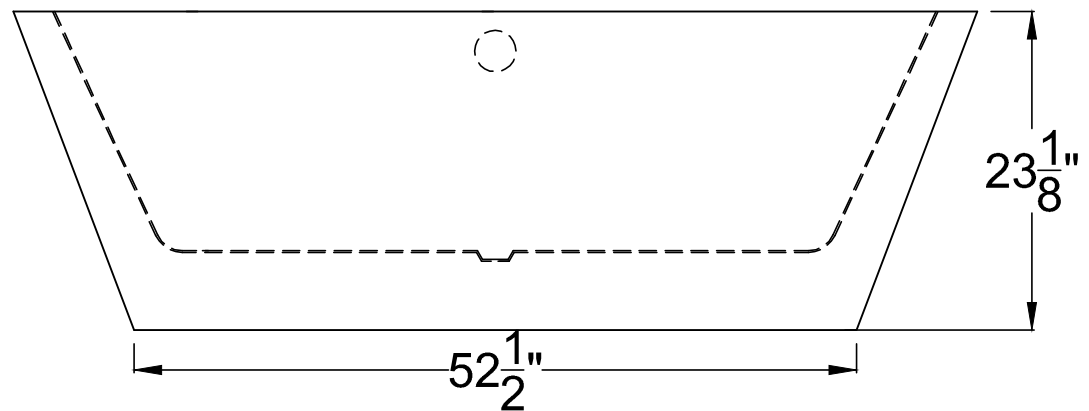

ANZZI™

70" DUALITA SERIES
Freestanding Bathtub
FT-AZ014

Dimensions:
31.25" L x 70" W x 23.2" H

Weight: 135 lb.
Material: LUCITE™ Acrylic
Capacity: 50 gal

For more information visit
www.ANZZI.com or call
1-844-44-ANZZI