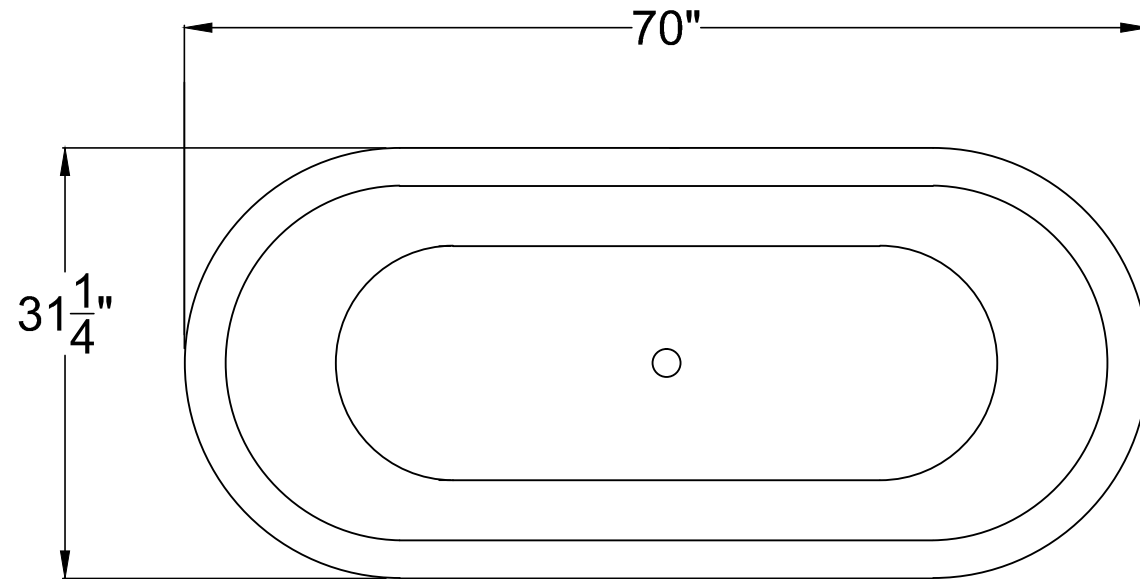

ANZZI™

70" DUALITA SERIES
Freestanding Bathtub
FT-AZ014

Dimensions:
31.25" L x 70" W x 23.2" H

Weight: 135 lb.
Material: LUCITE™ Acrylic
Capacity: 50 gal

For more information visit
www.ANZZI.com or call
1-844-44-ANZZI