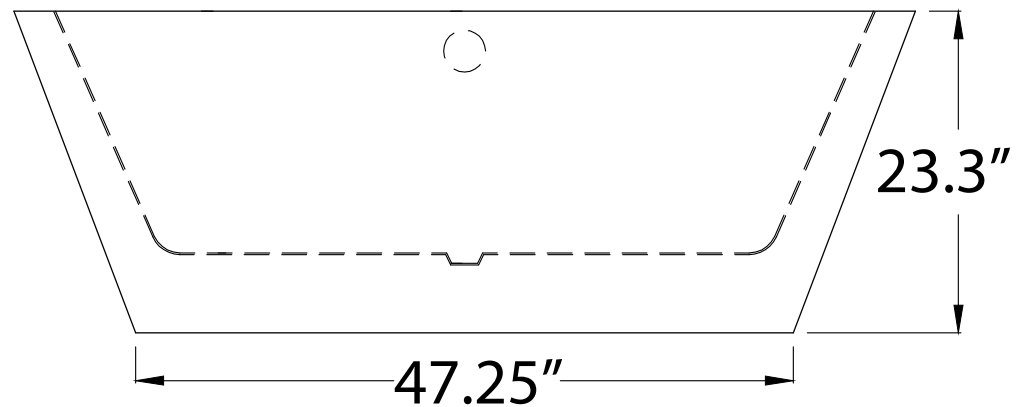

ANZZI™

65" DUALITA SERIES
Freestanding Bathtub
FT-AZ012

Dimensions:
31.4" L x 64.75" W x 23.3" H

Weight: 135 lb.
Material: LUCITE™ Acrylic
Capacity: 47 gal

For more information visit
www.ANZZI.com or call
1-844-44-ANZZI