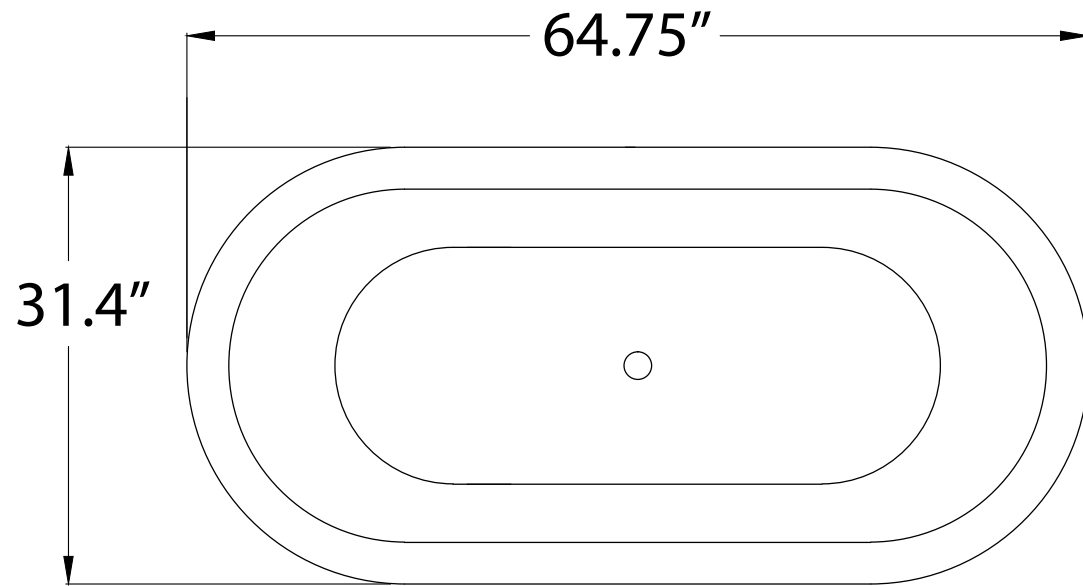

ANZZI™

65" DUALITA SERIES
Freestanding Bathtub
FT-AZ012

Dimensions:
31.4" L x 64.75" W x 23.3" H

Weight: 135 lb.
Material: LUCITE™ Acrylic
Capacity: 47 gal

For more information visit
www.ANZZI.com or call
1-844-44-ANZZI