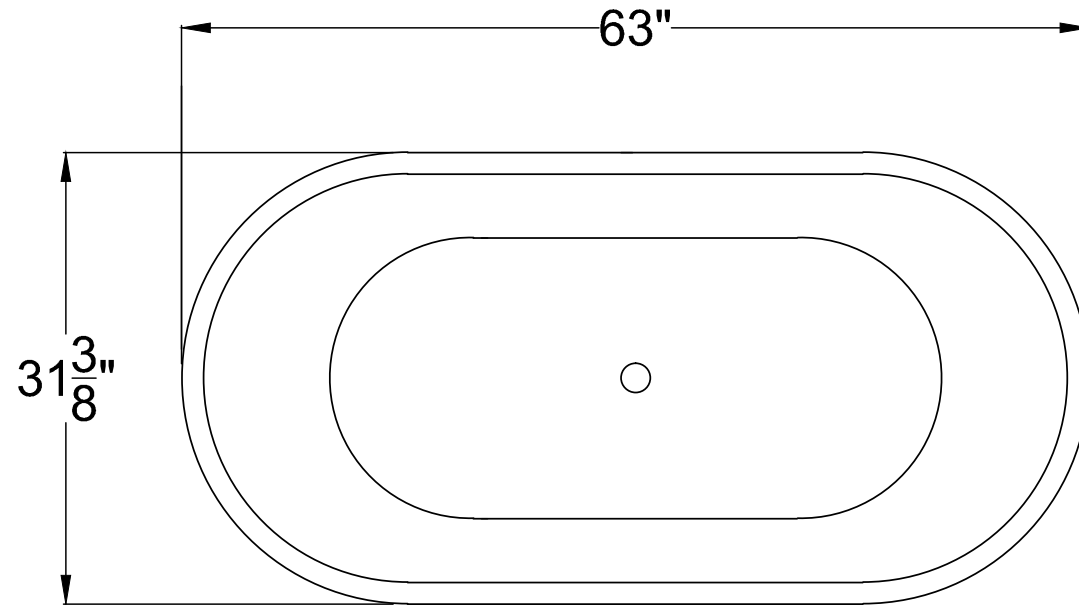

ANZZI™

63" DUALITA SERIES
Freestanding Bathtub
FT-AZ010

Dimensions:
31.4" L x 63" W x 23.6" H

Weight: 135 lb.
Material: LUCITE™ Acrylic
Capacity: 47 gal

For more information visit
www.ANZZI.com or call
1-844-44-ANZZI