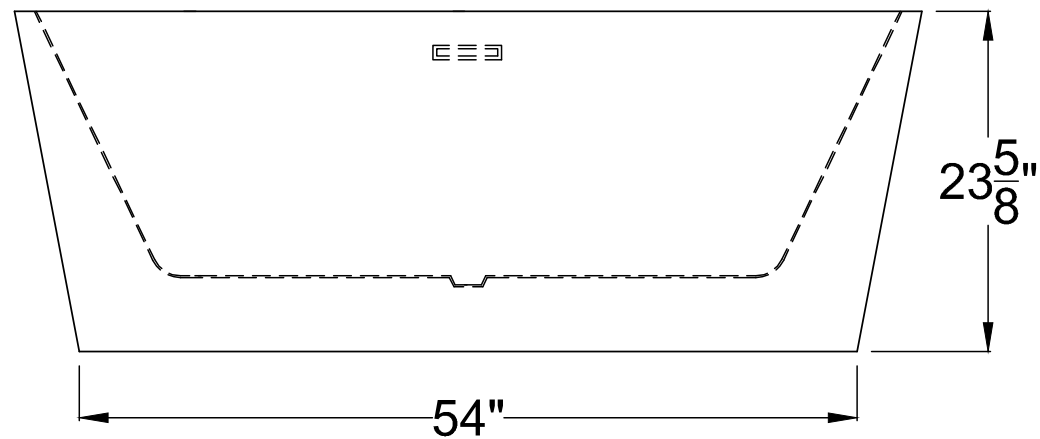

ANZZI™

63" DUALITA SERIES
Freestanding Bathtub
FT-AZ010

Dimensions:
31.4" L x 63" W x 23.6" H

Weight: 135 lb.
Material: LUCITE™ Acrylic
Capacity: 47 gal

For more information visit
www.ANZZI.com or call
1-844-44-ANZZI