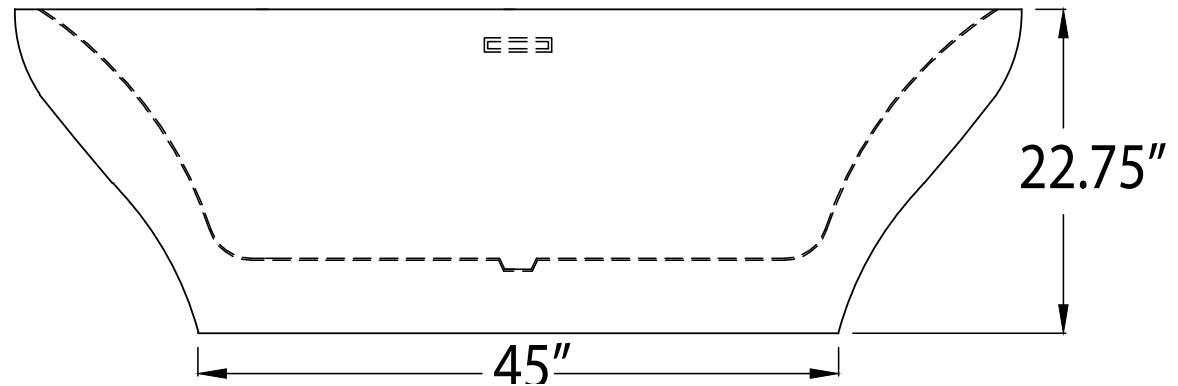

ANZZI™

VISION

Freestanding Bathtub
FT-AZ010

Dimensions:

31.6" L x 70.4" W x 22.75" H

Weight: 150 lb.

Material: LUCITE™ Acrylic

Capacity: 60 gal

For more information visit

www.ANZZI.com or call

1-844-44-ANZZI

Perfection is our Tradition™