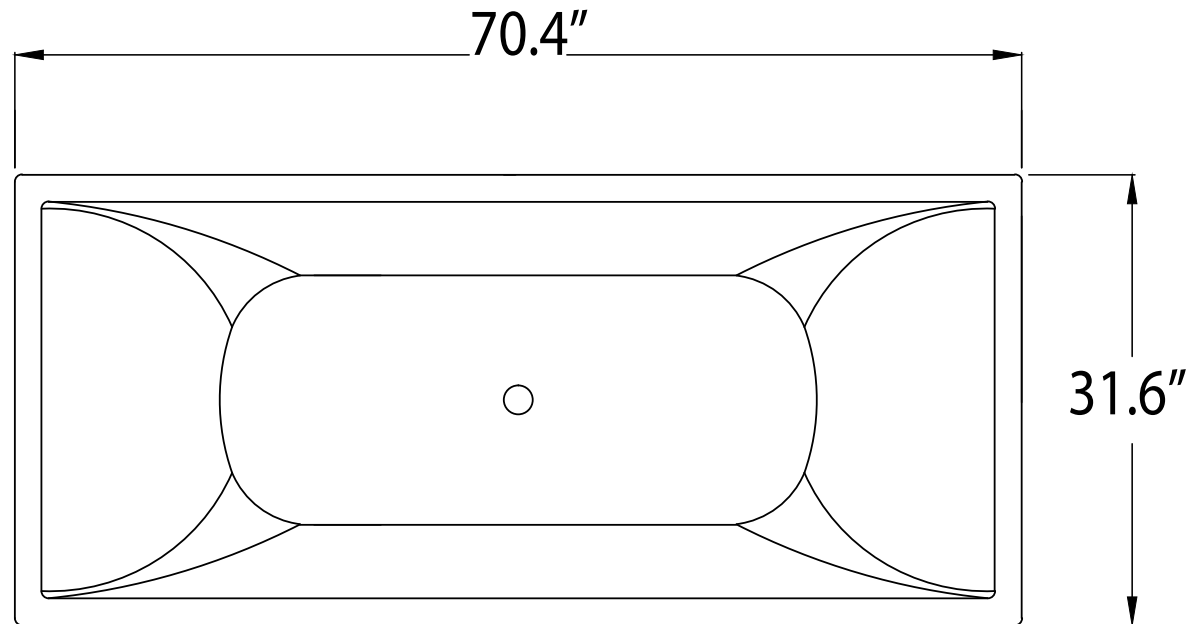

ANZZI™

VISION

Freestanding Bathtub
FT-AZ010

Dimensions:

31.6" L x 70.4" W x 22.75" H

Weight: 150 lb.

Material: LUCITE™ Acrylic

Capacity: 60 gal

For more information visit

www.ANZZI.com or call

1-844-44-ANZZI

Perfection is our Tradition™