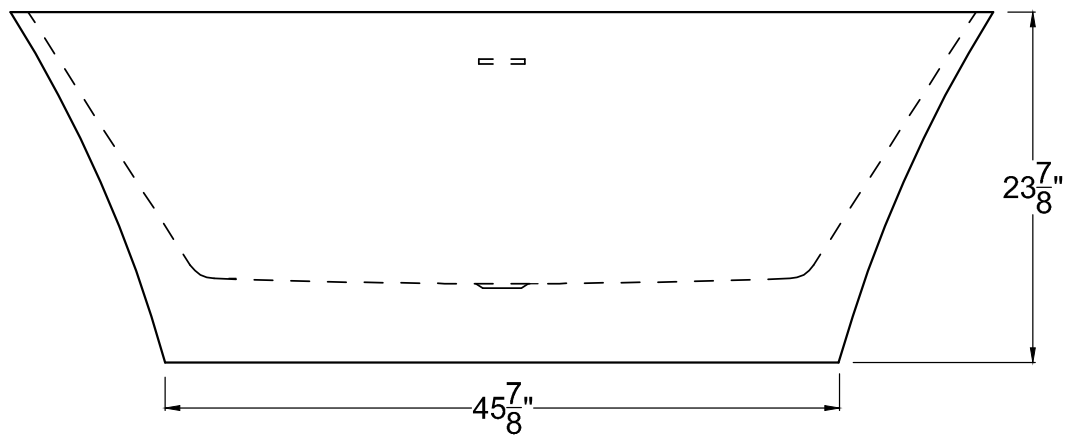

ANZZI™

ARDEN

Freestanding Bathtub
FT-AZ006

Dimensions:

29.4" L x 66.5" W x 23.8" H

Weight: 120 lb.

Material: LUCITE™ Acrylic

Capacity: 65 gal

For more information visit

www.ANZZI.com or call

1-844-44-ANZZI

Perfection is our Tradition™