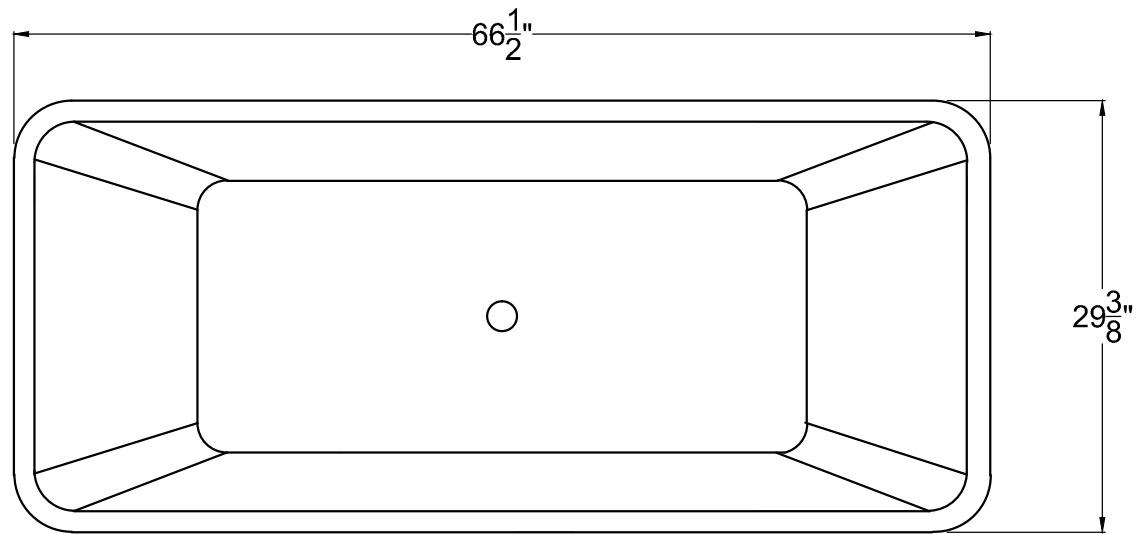

ANZZI™

ARDEN

Freestanding Bathtub
FT-AZ006

Dimensions:

29.4" L x 66.5" W x 23.8" H

Weight: 120 lb.

Material: LUCITE™ Acrylic

Capacity: 65 gal

For more information visit

www.ANZZI.com or call

1-844-44-ANZZI

Perfection is our Tradition™