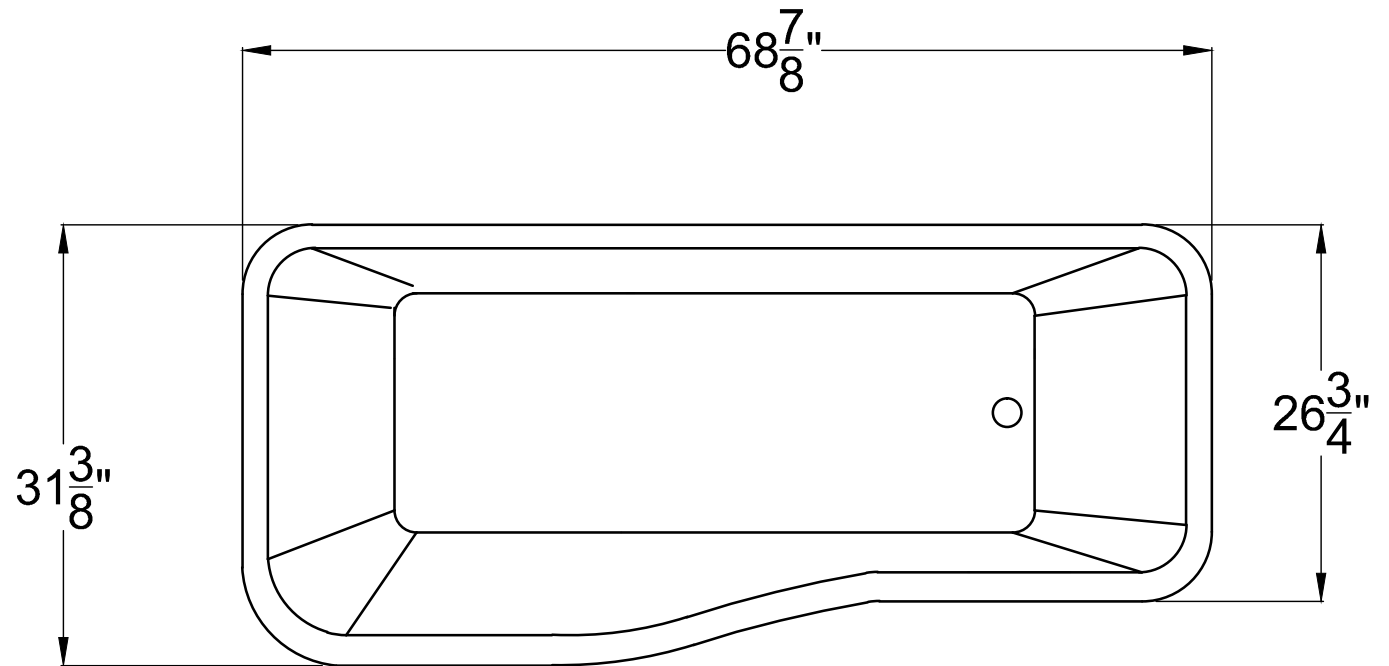

ANZZI™

SALVA

Freestanding Bathtub
FT-AZ004

Dimensions:

31.4" L x 68.8" W x 23.25" H

Weight: 104 lb.

Material: LUCITE™ Acrylic

Capacity: 64 gal

For more information visit

www.ANZZI.com or call

1-844-44-ANZZI

Perfection is our Tradition™