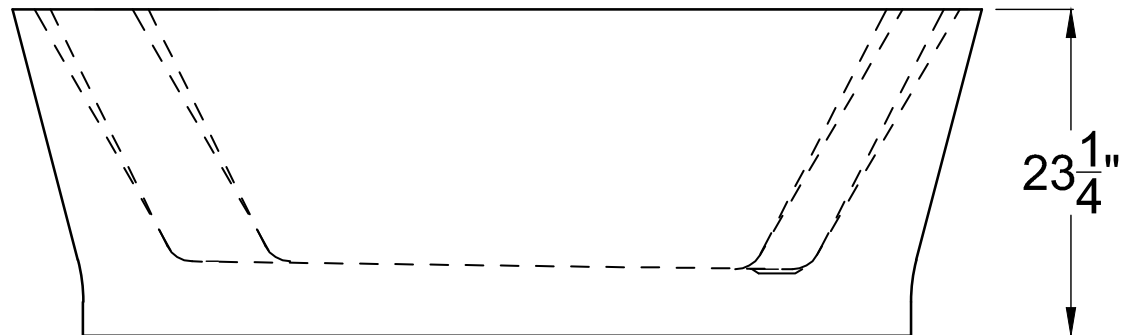

ANZZI™

SALVA

Freestanding Bathtub
FT-AZ004

Dimensions:

31.4" L x 68.8" W x 23.25" H

Weight: 104 lb.

Material: LUCITE™ Acrylic

Capacity: 64 gal

For more information visit

www.ANZZI.com or call

1-844-44-ANZZI

Perfection is our Tradition™