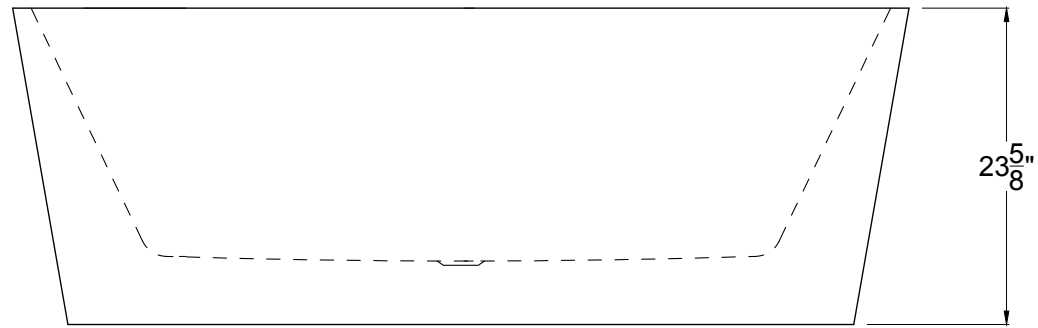

ANZZI™

FJORD

Freestanding Bathtub
FT-AZ002

Dimensions:

31.5" L x 66.8" W x 23.6" H

Weight: 135 lb.

Material: LUCITE™ Acrylic

Capacity: 81 gal

For more information visit

www.ANZZI.com or call

1-844-44-ANZZI

Perfection is our Tradition™