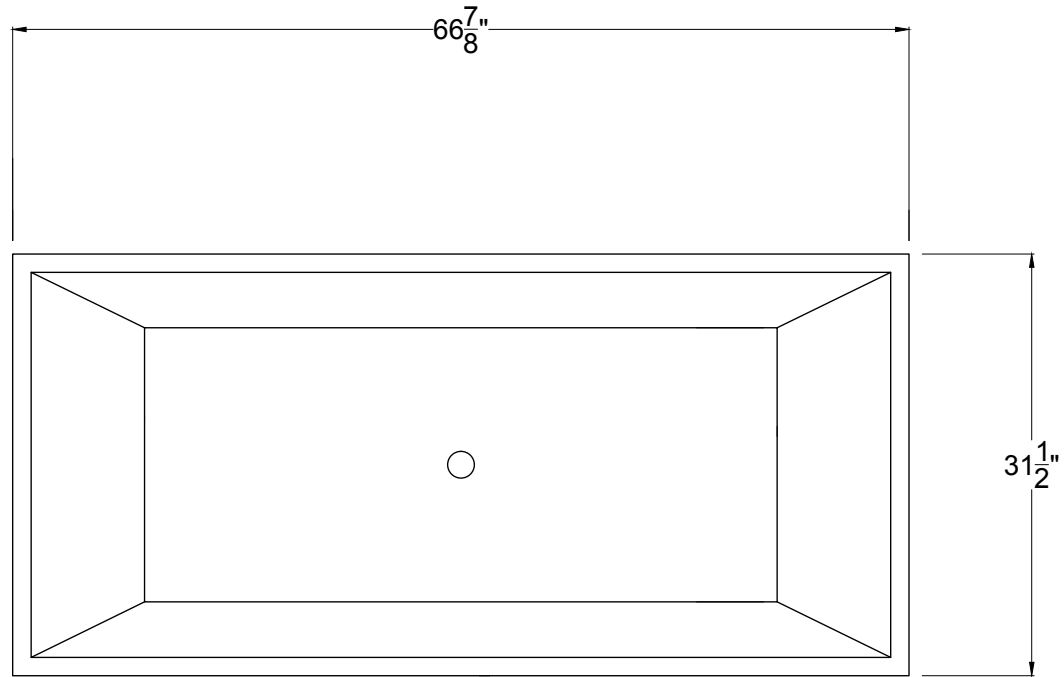

ANZZI™

FJORD

Freestanding Bathtub
FT-AZ002

Dimensions:

31.5" L x 66.8" W x 23.6" H

Weight: 135 lb.

Material: LUCITE™ Acrylic

Capacity: 81 gal

For more information visit

www.ANZZI.com or call

1-844-44-ANZZI

Perfection is our Tradition™