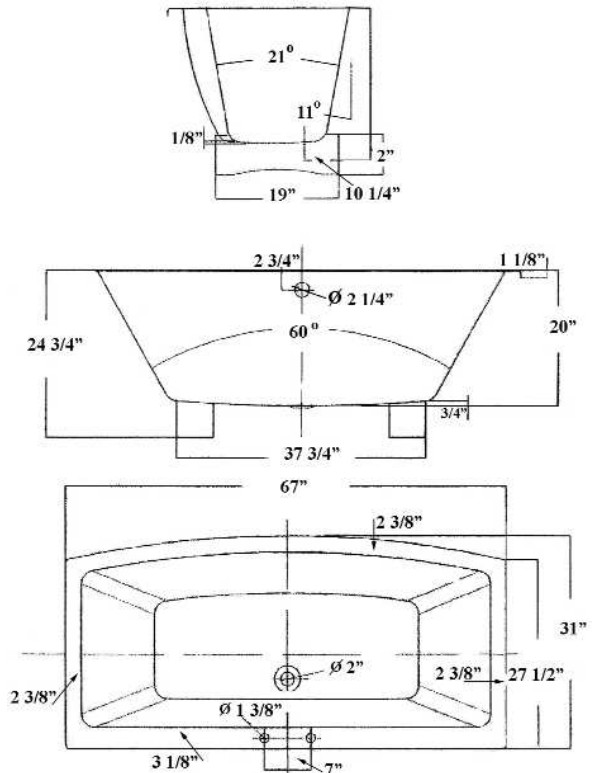

67" CAST IRON ATHENS TUB

Cat. No.
CTSQH67

L: 67"
W: 31"
H: 24 3/4"
(from floor to top of tub)

Features:

- ▶ Inside finish is white enamel
- ▶ Tub exterior is white (epoxy)
- ▶ Non-skid strips
- ▶ 7" centers in tub deck
- ▶ Ebony colored wooden laminate block feet with protective urethane coating

The following is recommended for CTSQH tubs with faucet holes:

- Rim-mounted faucet: **Part #4601 or 7529**
- Straight bath supplies: part **#5577**
- Leg tub drain: part **#5599**

Gallon Capacity: 55
Shipping Weight: 560 lbs.
Empty Weight: 360 lbs.
Filled Weight: 785 lbs.

Dimensions of fixture are nominal and may vary within the range of tolerances established by ANSI Standard A112.19.2. Dimensions and specifications subject to change without notice.