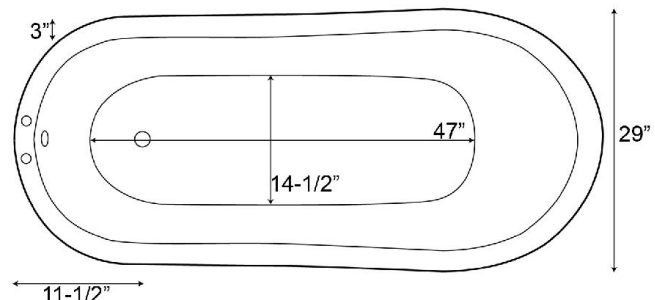

Dimensions of fixture are nominal and may vary within the range of tolerances established by ANSI Standard A112.19.2. Dimensions and specifications subject to change without notice.