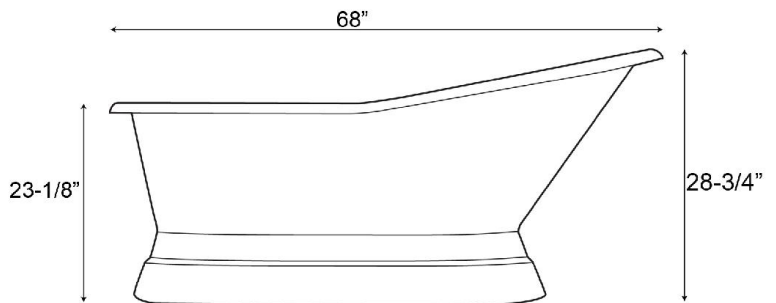

**68" LYNDSEY
CAST IRON
SLIPPER TUB**

Cat. No.
CTS7H68B

L: 68"
W: 29-1/4"
H: 23-1/8"
28-3/4" (from floor to top of tub)

Water depth: 12" to overflow

The following is recommended for CTS7H68B tubs:

- Rim-Mounted Faucet: **#4601 or 7529**
- Straight Bath Supplies: **#5577**
- Leg Tub Drain: **#5599E**
- Complete shower unit: **#4063**

Gallon Capacity: 35
Shipping Weight: 520 lbs.
Empty Weight: 381 lbs.
Filled Weight: 673 lbs.

Features:

- ▶ Inside finish is white porcelain enamel
- ▶ 7" centers in tub deck
- ▶ Pre-drilled overflow hole
- ▶ Integrated base
- ▶ Tub exterior is white (epoxy)
- ▶ Tub is thoroughly inspected before shipment

Tub Colors:
WH White

Custom Colors Available (inside of tub is always white enamel):
Painted bathtubs are considered "special order" and are not returnable
\$160 Bisque or Black \$250 Designer Color

Dimensions of fixture are nominal and may vary within the range of tolerances established by ANSI Standard A112.19.2. Dimensions and specifications subject to change without notice.