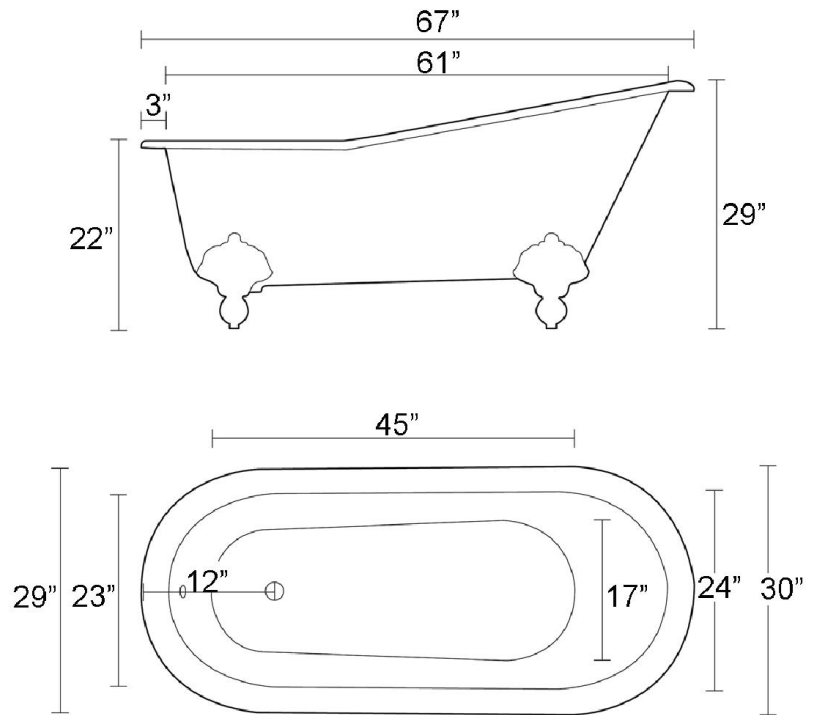

**ICARUS  
67" CAST IRON  
SLIPPER TUB**

Cat. No.  
CTS7H67

L: 67"  
W: 30"  
H: 22" & 29" (from floor to top of tub)

Depth: 13 1/2" to overflow  
17" at drain

Overflow hole: 1 1/2" diameter

**The following is recommended for CTS7H67 tubs:**

- Rim-mounted faucet: part #4601
- Straight bath supplies: part #5577
- Leg tub drain: part #5599
- For use with shower curtain rod:  
**Part# 4062, 4045**
- Complete shower unit: **Part# 4063**

Gallon Capacity: 57  
Shipping Weight: 410 lbs.  
Empty Weight: 300 lbs.  
Filled Weight: 776 lbs.

**Features:**

- ▶ Inside finish is white enamel
- ▶ Cast Iron ball and claw feet available in 6 finishes
- ▶ Tub exterior is white (epoxy)
- ▶ 7" centers in tub deck
- ▶ Feet attached and leveled before shipment
- ▶ Tub is thoroughly inspected before shipment

Dimensions of fixture are nominal and may vary within the range of tolerances established by ANSI Standard A112.19.1M. Dimensions and specifications subject to change without notice.