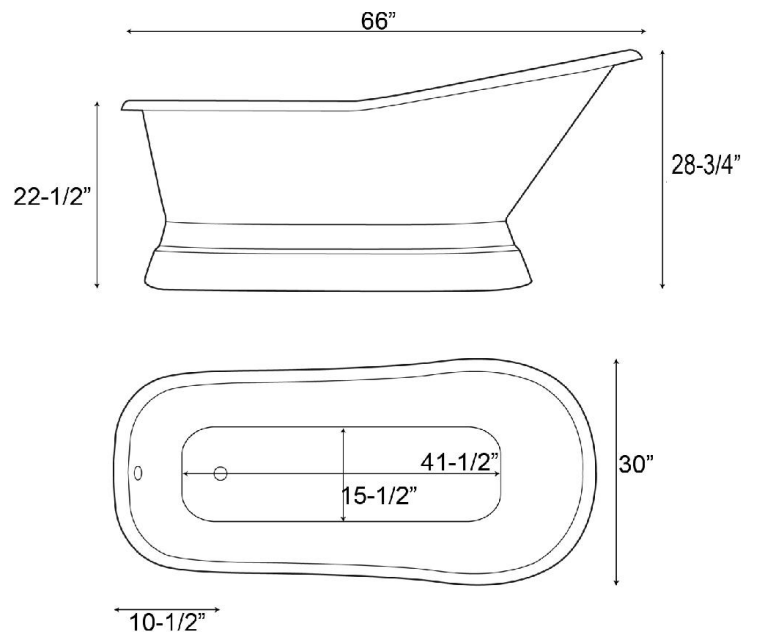

Dimensions of fixture are nominal and may vary within the range of tolerances established by ANSI Standard A112.19.2. Dimensions and specifications subject to change without notice.