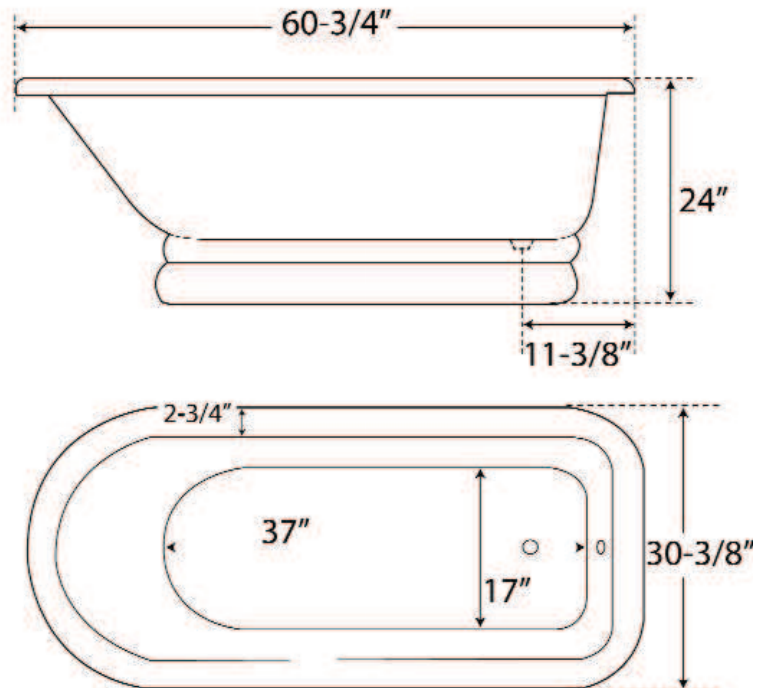

**CHADWICK
60" CAST IRON
ROLL TOP TUB**

Cat. No.
CTRH60B-WH

L: 60-3/4"
W: 30-3/8"
H: 24" (from floor to top of tub)

Water depth: 14" to overflow

Features:

- ▶ Inside finish is white enamel
- ▶ Tub is on cast iron pedestal
- ▶ Tub exterior is white (epoxy)
- ▶ 3-3/8" centers in tub wall
- ▶ Tub is thoroughly inspected before shipment

- Tub wall-mounted faucets or hand-held showers: part #4022, 4025 or 4035
- Tub wall-mounted faucets for use with risers: part #4001, 4013, 4023, 4030 or 4031
- Double offset bath supplies: part #5576
- Leg tub drain: part #5599

Gallon Capacity:	38
Shipping Weight:	504 lbs.
Empty Weight:	324 lbs.
Filled Weight:	642 lbs.

Dimensions of fixture are nominal and may vary within the range of tolerances established by ANSI Standard A112.19.2. Dimensions and specifications subject to change without notice.