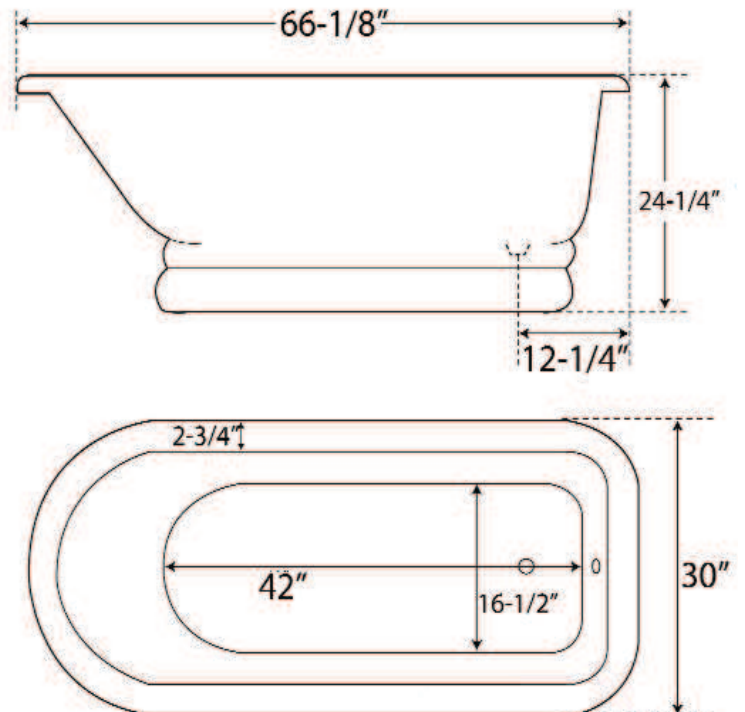

**CLANCY
66" CAST IRON
ROLL TOP TUB**

Cat. No.
CTR7H66B-WH

L: 66-1/8"
W: 30"
H: 24-1/4" (from floor to top of tub)

Water depth: 12" to overflow

Features:

- ▶ Inside finish is white enamel
- ▶ Tub is on cast iron pedestal
- ▶ Tub exterior is white (epoxy)
- ▶ 7" centers in tub deck
- ▶ Tub is thoroughly inspected before shipment

- Rim-mounted faucet: part #4601 or 7529
- Straight bath supplies: part #5577
- Leg tub drain: part #5599

Gallon Capacity: 36
Shipping Weight: 504 lbs.
Empty Weight: 324 lbs.
Filled Weight: 625 lbs.

Dimensions of fixture are nominal and may vary within the range of tolerances established by ANSI Standard A112.19.2. Dimensions and specifications subject to change without notice.