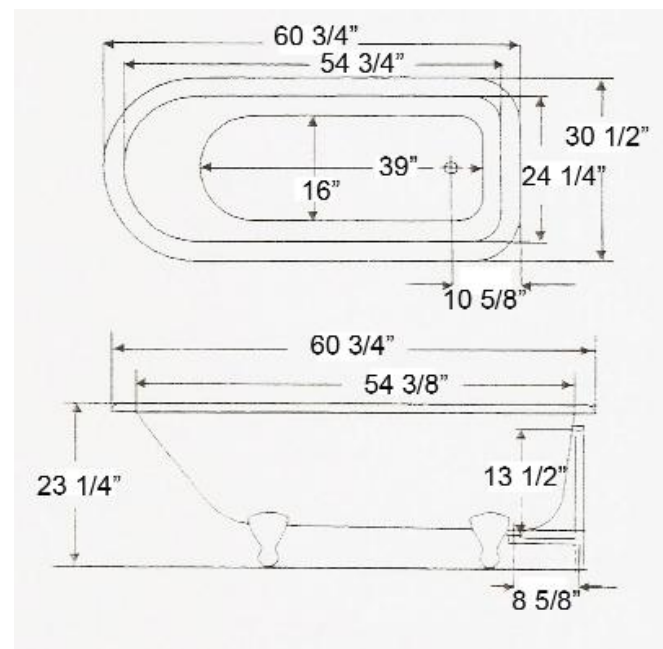

BEECHER 60" CAST IRON ROLL TOP TUB W/7" DECK HOLES

Cat. No.
CTR7H60

L: 60 3/4"
W: 30 1/2"
H: 23 1/4" (from floor to top of tub)
18 5/8" (from bottom of tub to top of tub)

Meets or exceeds the following specifications: A112-19-1M 1994.

The following is recommended for CTR7H60 tubs:

- Rim-mounted faucet: part #4601 or 7529
- Straight bath supplies: part #5577
- Leg tub drain: part #5599
- Complete shower unit: Part# 4045, 4062, or 4063

Gallon Capacity: 40
Shipping Weight: 500 lbs.
Empty Weight: 287 lbs.
Filled Weight: 622 lbs.

Features:

- ▶ Inside finish is white enamel
- ▶ Cast iron ball and claw feet available in 8 finishes or unfinished
- ▶ Tub exterior is white (epoxy)
- ▶ 7" centers in tub deck
- ▶ Non-skid strips
- ▶ Feet are attached and leveled before shipment
- ▶ Tub is thoroughly inspected before shipment

Dimensions of fixture are nominal and may vary within the range of tolerances established by ANSI Standard A112.19.2. Dimensions and specifications subject to change without notice.