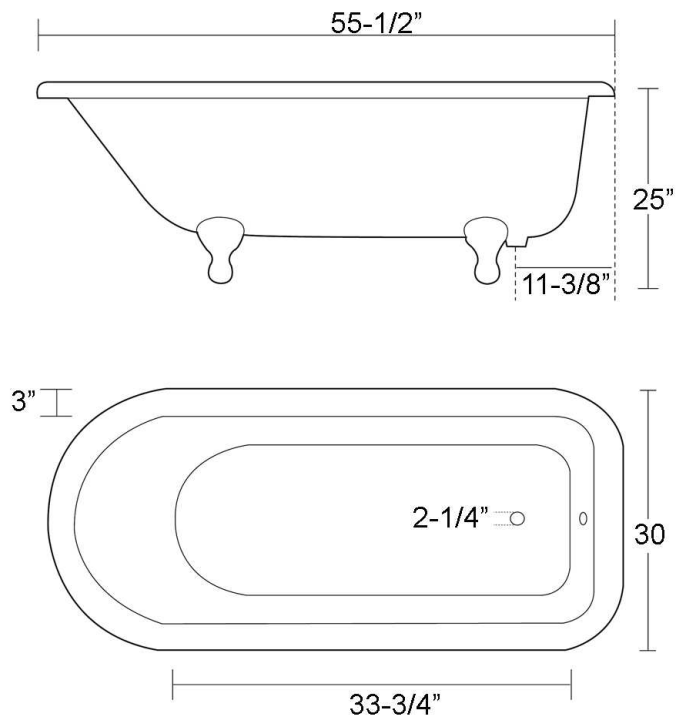

**ARISTO  
55" CAST IRON  
ROLL TOP TUB**

Cat. No.  
CTR7H54

L: 55-1/2"  
W: 30"  
H: 25" (from floor to top of tub)  
16-1/2" (from bottom of tub to top of tub)

Depth: 13"

**The following is recommended for CTR7H54 tubs with faucet holes:**

- Tub rim-mounted faucet: #4601 or 4201
- Straight bath supplies: part #5577
- Leg tub drain: part #5599
- Complete shower unit: part# 4045, 4062

Gallon Capacity:	41
Shipping Weight:	434 lbs.
Empty Weight:	247 lbs.
Filled Weight:	589 lbs.

**Features:**

- ▶ Inside finish is white enamel
- ▶ Cast Iron ball and claw feet available in 5 finishes
- ▶ Tub exterior is enamel
- ▶ 7" centers on tub deck
- ▶ Tub is thoroughly inspected before shipment

Dimensions of fixture are nominal and may vary within the range of tolerances established by ANSI Standard A112.19.2. Dimensions and specifications subject to change without notice.