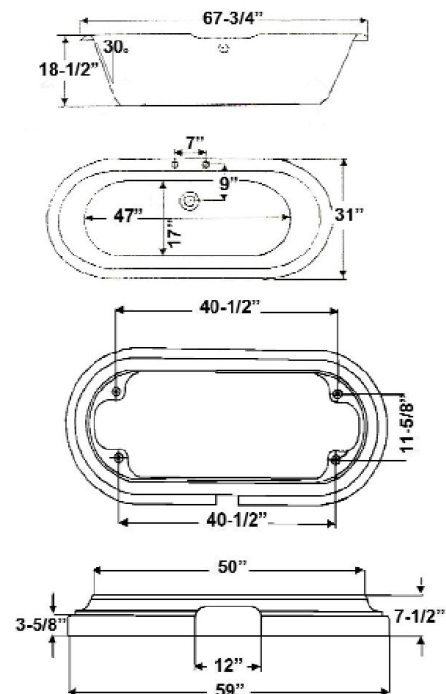

Duet 67" Cast Iron Double Roll Top Tub with Base

Cat. No.
CTDRHB

L: 67-3/4"
W: 31"
H: 23-1/4" (from floor to top of tub)
18-1/2" (from bottom of tub to top)

Depth to Overflow: 15"

The following is recommended for CTDRHB tubs with deck holes:

- Rim-mounted faucet: part #4601
- Straight bath supplies: part #5577
- Leg tub drain: part #5599

Gallon Capacity: 55
Shipping Weight: 570 lbs.
Empty Weight: 350 lbs.
Filled Weight: 809 lbs.

Features:

- ▶ Inside finish is white enamel
- ▶ Tub exterior is white
- ▶ 7" centers in tub deck in center of long side
- ▶ Pre-drilled overflow
- ▶ Non-skid Strips
- ▶ Tub and base combination ships in one pallet
- ▶ Cutout in base for waste and overflow

Dimensions of fixture are nominal and may vary within the range of tolerances established by ANSI Standard A112.19.2. Dimensions and specifications subject to change without notice.