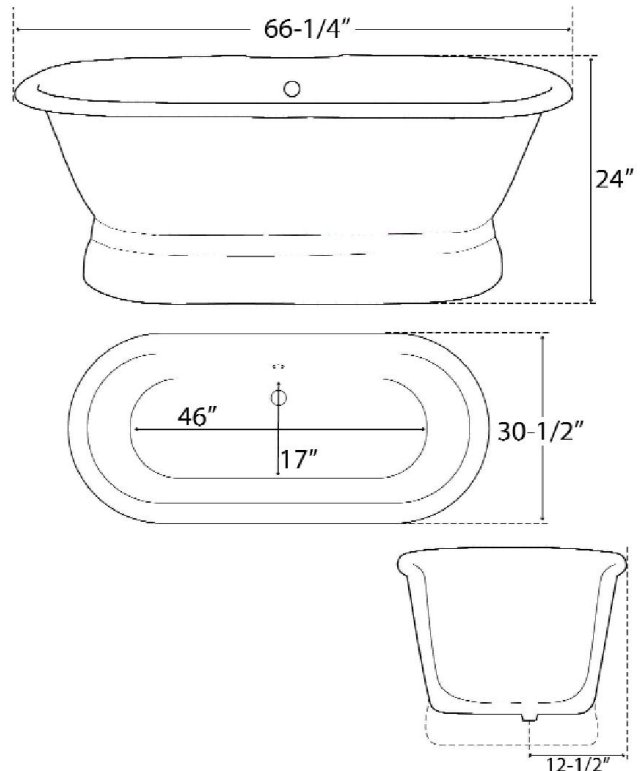

**CROMWELL
66" CAST IRON
DOUBLE ROLL TUB**

Cat. No.
CTDR7H66B-WH

L: 66-1/4"
W: 30-1/2"
H: 24" (from floor to top of tub)

Depth: 18" at drain
Water depth: 14" to overflow

The following is recommended for CTDR7H66B tubs:

- Rim-mounted faucet: part #4601 or 7529
- Straight bath supplies: part #5577
- Leg tub drain: part #5599E

Gallon Capacity: 40
Shipping Weight: 520 lbs.
Empty Weight: 340 lbs.
Filled Weight: 674 lbs.

Features:

Dimensions of fixture are nominal and may vary within the range of tolerances established by ANSI Standard A112.19.2. Dimensions and specifications subject to change without notice.