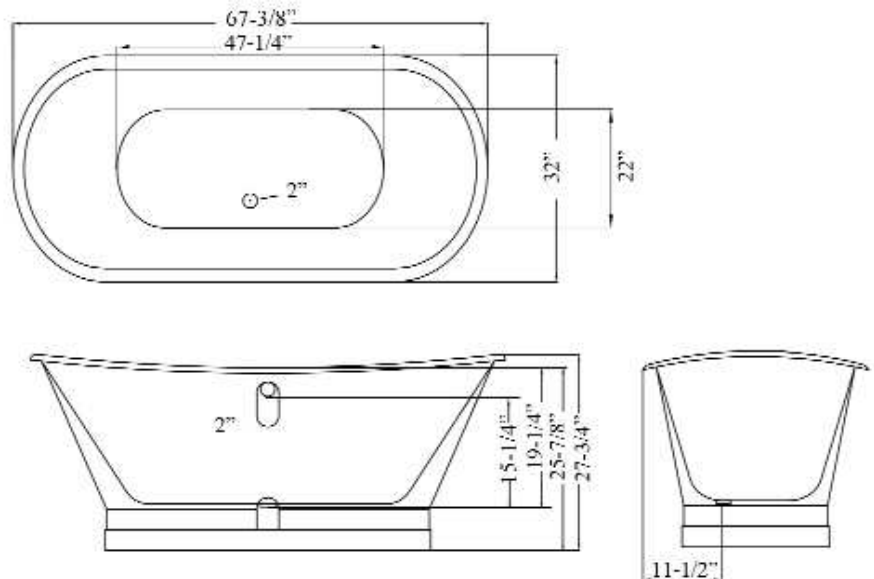

**WAKELY WIDE  
68" CAST IRON  
DOUBLE ROLL TOP TUB**

Cat. No.  
CTBATN68W

L: 67-3/8"  
W: 32"  
H: 27-3/4" (from floor to top of tub)

Water depth: 19-1/4" to top of tub  
Water depth: 15-1/4" to overflow

**Features:**

- ▶ Inside finish is white enamel
- ▶ Cast iron tub wrapped in metal skirt
- ▶ No faucet holes
- ▶ UPC certified
- ▶ Tub is thoroughly inspected before shipment
- ▶ Extra wide for more comfort

**Note**  
To prevent the accumulation of standing water under your tub base we recommend using a bead of silicone between the base and the floor.

Gallon Capacity: 73  
Shipping Weight: 504 lbs.  
Empty Weight: 542 lbs.  
Filled Weight: 1148 lbs.

Dimensions of fixture are nominal and may vary within the range of tolerances established by ANSI Standard A112.19.2. Dimensions and specifications subject to change without notice.