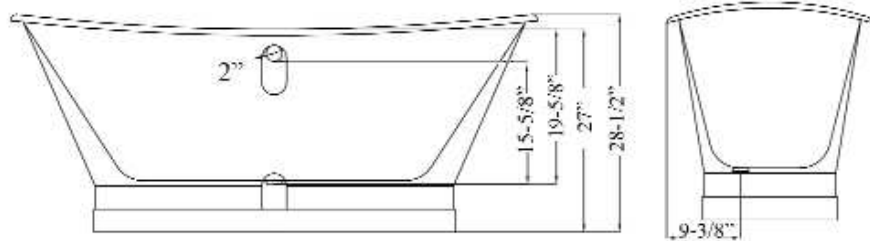

WAKELY 68" CAST IRON DOUBLE ROLL TOP TUB

Cat. No.
CTBATN68

L: 67"
W: 26-3/4"
H: 28-1/2" (from floor to top of tub)

Water depth: 19-5/8" to topo of tub
Water depth: 15-5/8" to overflow

Features:

- ▶ Inside finish is white enamel
- ▶ Cast iron tub wrapped in metal skirt
- ▶ No faucet holes
- ▶ UPC certified
- ▶ Tub is thoroughly inspected before shipment
- ▶ Extra wide for more comfort

Custom Colors Available (inside of tub is always white enamel):
Painted bathtubs are considered "special order" and are not returnable

The following is recommended for CTBATN68 tubs:

- Faucet: part #4602, 4604 or 7082
- Rigid, freestanding supplies: part #4502
- Leg tub drain: part #5599E

Note

To prevent the accumulation of standing water under your tub base we recommend using a bead of silicone between the base and the floor.

Gallon Capacity: 40
Shipping Weight: 504 lbs.
Empty Weight: 324 lbs.
Filled Weight: 658 lbs.

Dimensions of fixture are nominal and may vary within the range of tolerances established by ANSI Standard A112.19.2. Dimensions and specifications subject to change without notice.