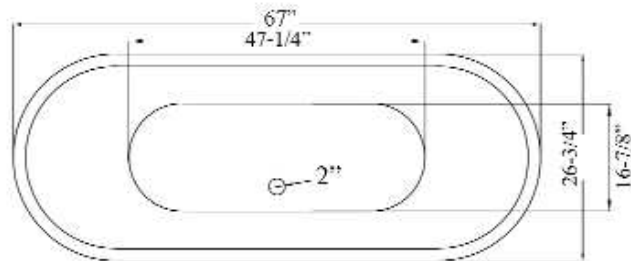

WAKELY 68" CAST IRON DOUBLE ROLL TOP TUB

Cat. No.
CTBATN68

L: 67"
W: 26-3/4"
H: 28-1/2" (from floor to top of tub)

Water depth: 19-5/8" to topo of tub
Water depth: 15-5/8" to overflow

Features:

- ▶ Inside finish is white enamel
- ▶ Cast iron tub wrapped in metal skirt
- ▶ No faucet holes
- ▶ UPC certified
- ▶ Tub is thoroughly inspected before shipment
- ▶ Extra wide for more comfort

Note

To prevent the accumulation of standing water under your tub base we recommend using a bead of silicone between the base and the floor.

Gallon Capacity: 40
Shipping Weight: 504 lbs.
Empty Weight: 324 lbs.
Filled Weight: 658 lbs.

Dimensions of fixture are nominal and may vary within the range of tolerances established by ANSI Standard A112.19.2. Dimensions and specifications subject to change without notice.