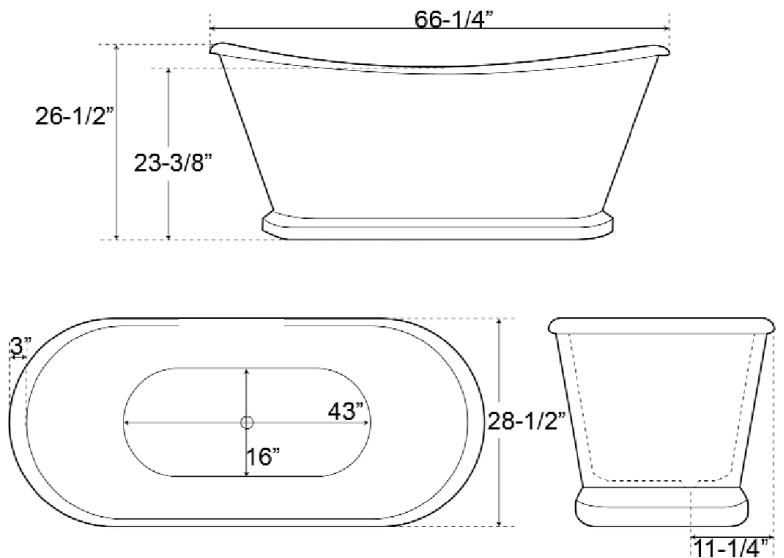

Dimensions of fixture are nominal and may vary within the range of tolerances established by ANSI Standard A112.19.2. Dimensions and specifications subject to change without notice.