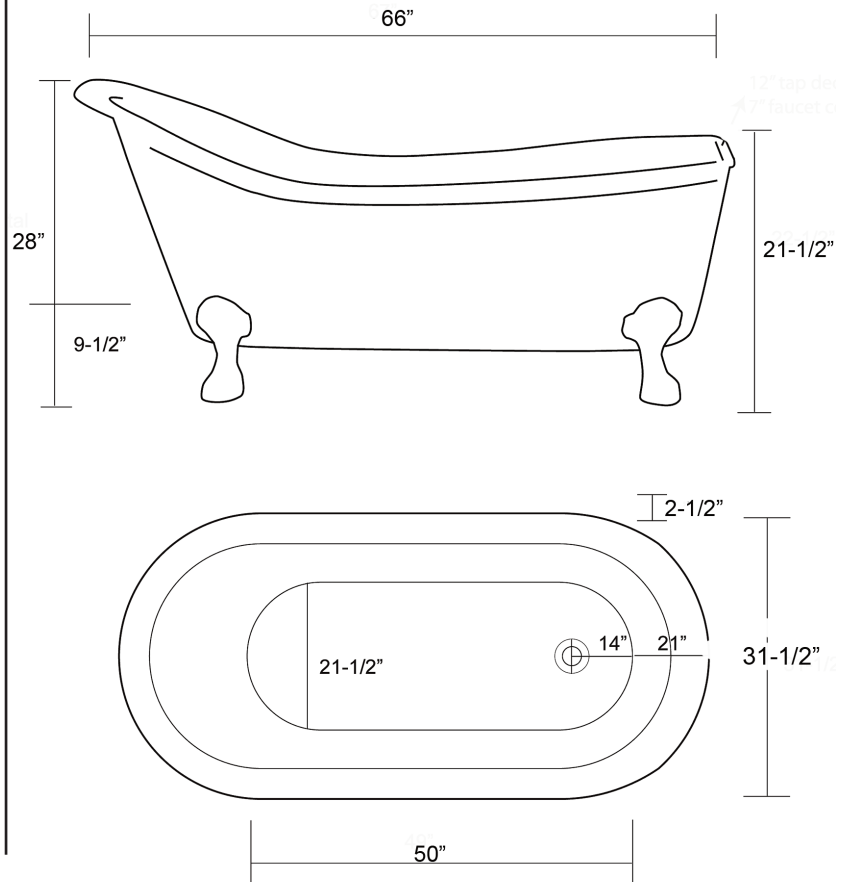

**LAWFORD
COPPER
SLIPPER TUB**

Cat. No.
COTS7H67

L: 66"
W: 31 1/2"
H: 29" and 22 1/2" from floor

Rim: 2-1/2" W
Water depth: 15" to overflow

The following is recommended for COTS7H67 tubs with deck holes:

- Rim mounted faucet: **Part# 4601**
- Straight bath supplies: **Part# 5577**
- Leg tub drain: **Part# 5599**

Gallon Capacity: 70
Shipping Weight: 300 lbs.
Empty Weight: 98 lbs.
Filled Weight: 708 lbs.

Features:

- ▶ Made of 16 gauge copper
(Copper is a living finish and will patina over time)
- ▶ Smooth antique copper inside and out
- ▶ 7" centers on tub deck
- ▶ Hand polished
- ▶ Slipper
- ▶ Includes solid copper claw feet

Tub Finishes:

SAC Smooth Antique Copper

Dimensions and specifications subject to change without notice.