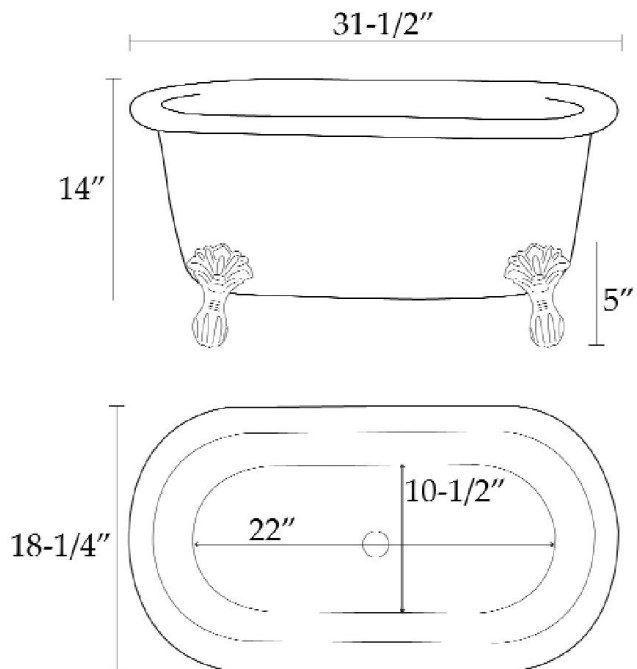

PICASSO
31" COPPER DOUBLE
ROLL TUB

Cat. No.
COTDRN31-AC-AC

L: 31 1/2"
W: 18 1/4"
H: 14"

Rim: 2"
Water depth: 11" to top of tub

Features:

- ▶ Constructed of 16 gauge copper
(Copper is a living finish and will patina over time)
- ▶ Hammered antique copper inside and out
- ▶ Hand polished
- ▶ Copper ball and claw feet
- ▶ No faucet holes
- ▶ No overflow
- ▶ 1-1/2" drain
- ▶ Hand-crafted construction makes each tub unique

Tub Finishes:

AC Antique Copper

The following is recommended for COTDR tubs without faucet holes:

- Faucet: **Part #4602, 7393 or 7410**
- Freestanding bath supplies: **Part# 4502**
- Leg tub drain: **Part# 5599LT**

Gallon Capacity:	11
Shipping Weight	100 lbs.
Empty Weight:	50 lbs.
Filled Weight:	142 lbs.

Dimensions and specifications subject to change without notice.