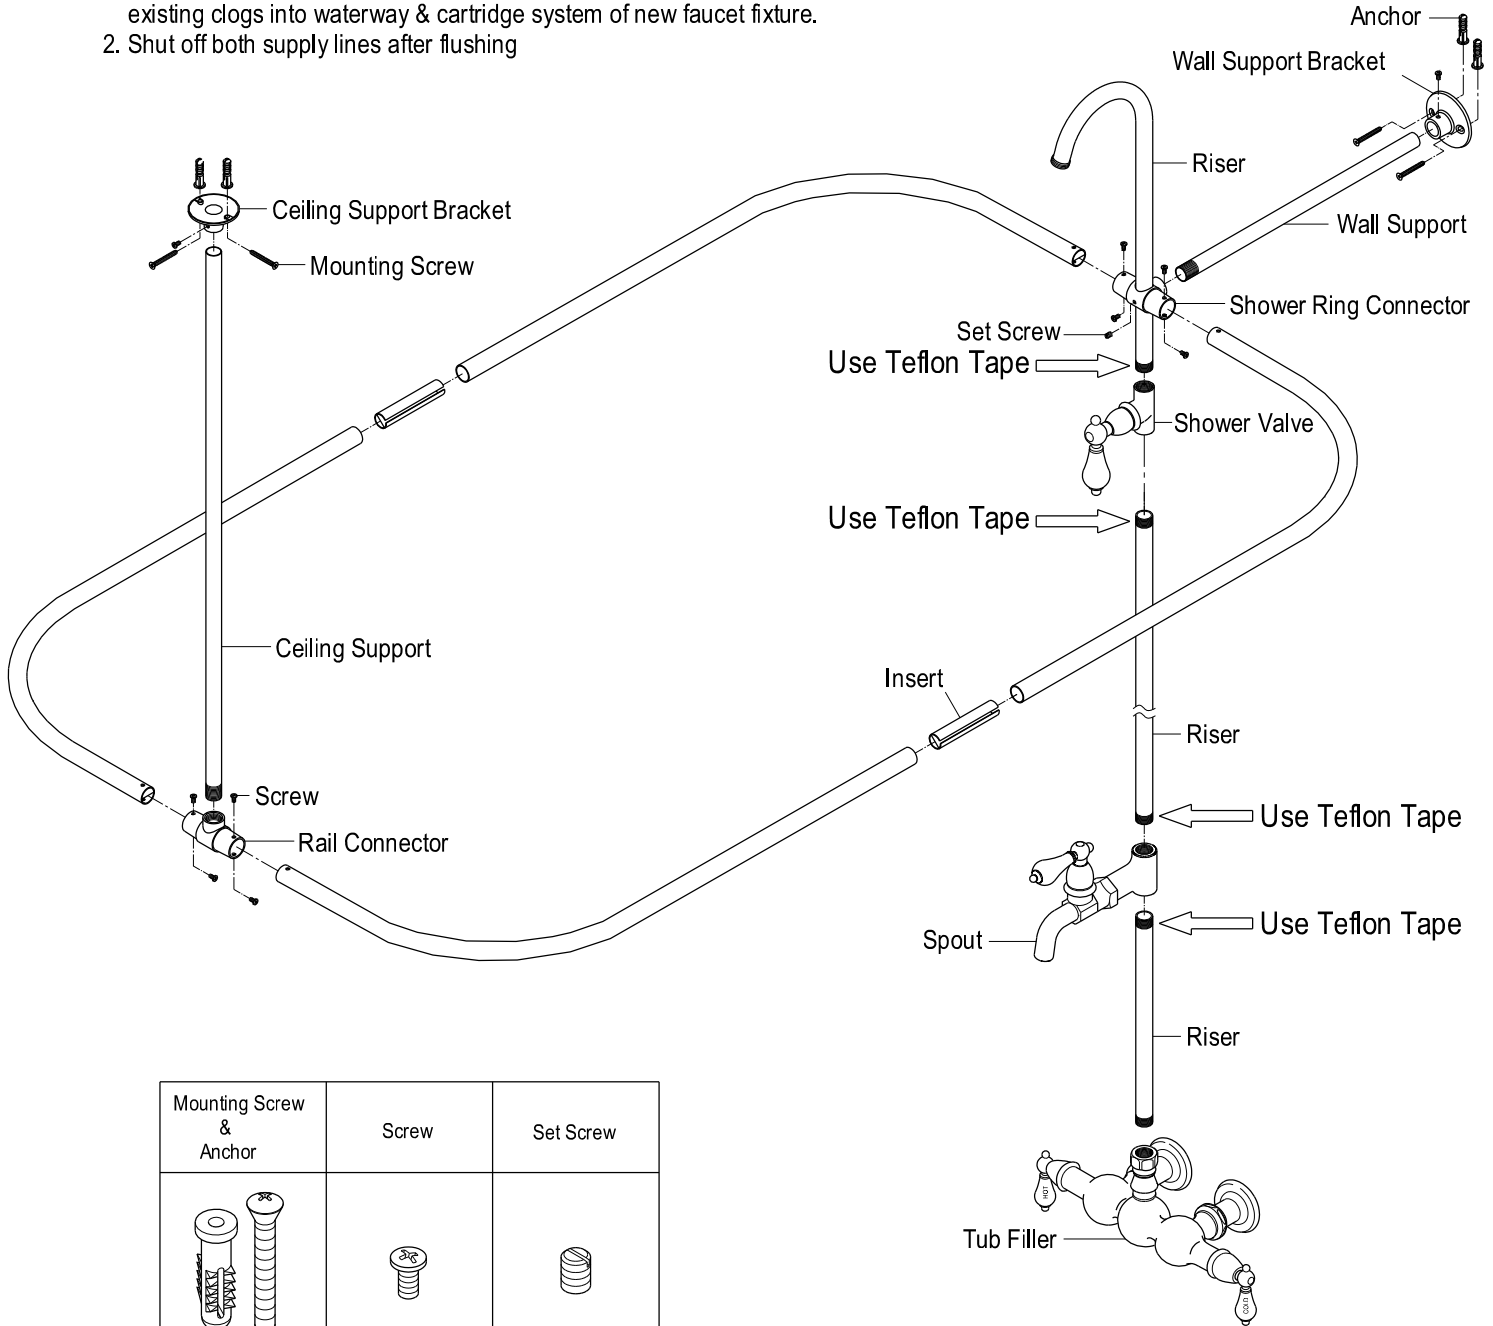

Installation Instructions For Use With KB's Tub Filler Faucet With Shower

BEFORE BEGINNING INSTALLATION

1. Flush plumbing lines to clear debris in pipe and plumbing lines to avoid existing clogs into waterway & cartridge system of new faucet fixture.
2. Shut off both supply lines after flushing

Mounting Screw & Anchor	Screw	Set Screw
		
4 Pcs	10 Pcs	1 Pc

www.kingstonbrass.com

TOLL-FREE CUSTOMER SERVICE: 1-877-2-KBRASS

TECHNICAL SUPPORT E-mail: service@kingstonbrass.com

12775 Reservoir Street, Chino, CA91710