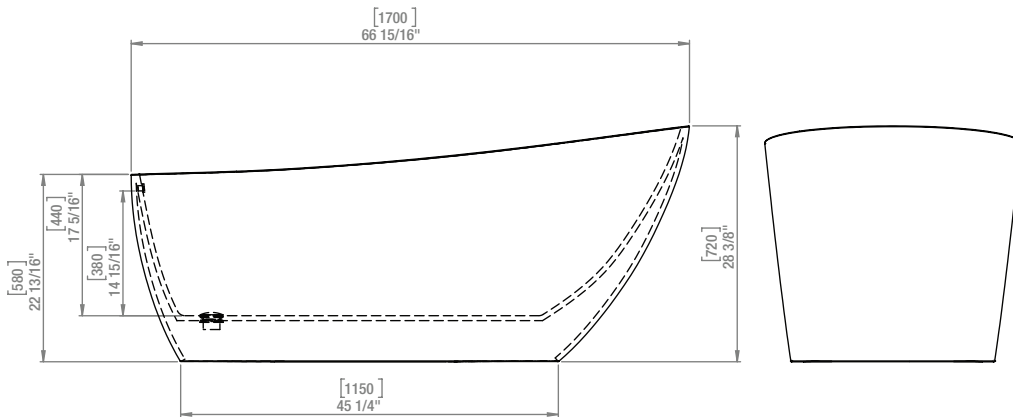

A&E Bath and Shower

6400A St. Jacques West
 Montrea, QC, Canada
 H4B 1T6
 www.aebath.com

Model Modèle: BT-1037-67-NF

Freestanding bathtub *Baignoire autoportante*

TOP VIEW VUE DE DESSUS

FRONT VIEW VUE DE FACE

SIDE VIEW VUE DE CÔTÉ

* Dimensions may vary +/- 1/4" (6mm) / Les dimensions peuvent varier de +/- 1/4" (6mm)

gallons to overflow /	72 gal.
packaging dimension /	69 x 33 x 30 in
approximated weight /	95 lbs
weight with water /	696.2 lbs
bathing well at sump /	43 x 22 in