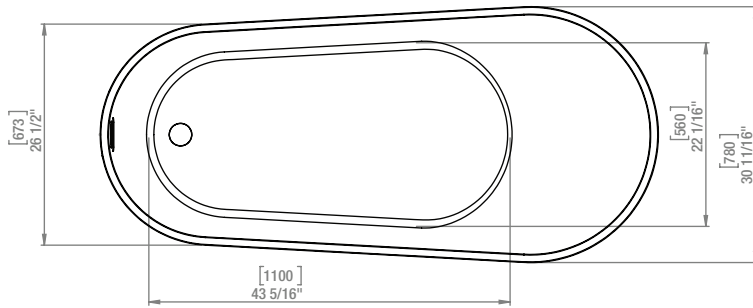

A&E Bath and Shower

6400A St. Jacques West
 Montrea, QC, Canada
 H4B 1T6
 www.aebath.com

Model Modèle: BT-1037-67-NF

Freestanding bathtub *Baignoire autoportante*

TOP VIEW VUE DE DESSUS

FRONT VIEW VUE DE FACE

SIDE VIEW VUE DE CÔTÉ

* Dimensions may vary +/- 1/4" (6mm) / Les dimensions peuvent varier de +/- 1/4" (6mm)

gallons to overflow /	72 gal.
packaging dimension /	69 x 33 x 30 in
approximated weight /	95 lbs
weight with water /	696.2 lbs
bathing well at sump /	43 x 22 in