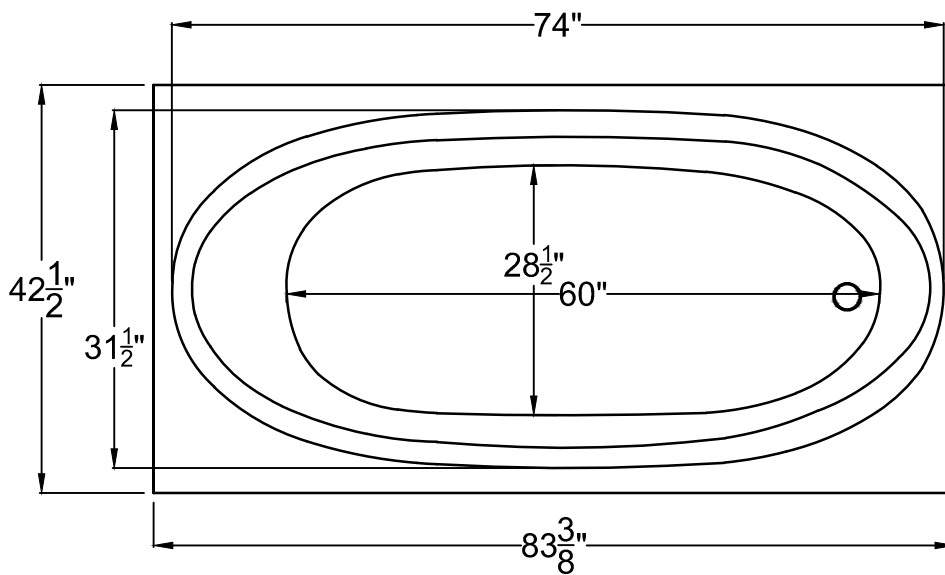

4384V

42¹/₂" x 38³/₈" x 23"

Installation: Drop-in
cannot be under mounted

GENERAL SPECIFICATIONS:

Material Acrylic

Plumbed Weight : 165lbs / 75kg

Soaker Weight : 100 lbs / 61kg

Average Fill: 60 gal to above jet level

ELECTRICAL SPECIFICATIONS:

Required Electrical   Service 110 Volt

Air Bath or Whirlpool   1-15 amp GFCI

Whirlpool with Inline Heater   1-20 amp GFCI

Whirlpool and Air   1-20 amp GFCI

Soaker