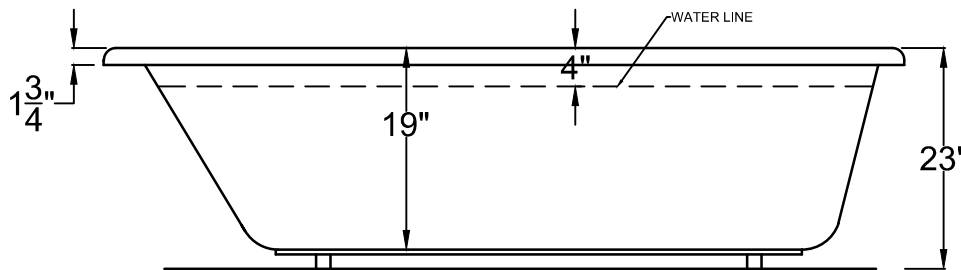

4384V

42¹/₂" x 38³/₈" x 23"

Installation: Drop-in
cannot be under mounted

GENERAL SPECIFICATIONS:

Material Acrylic

Plumbed Weight : 165lbs / 75kg

Soaker Weight : 100 lbs / 61kg

Average Fill: 60 gal to above jet level

ELECTRICAL SPECIFICATIONS:

Required Electrical Service 110 Volt

Air Bath or Whirlpool 1-15 amp GFCI

Whirlpool with Inline Heater 1-20 amp GFCI

Whirlpool and Air 1-20 amp GFCI

Soaker

PACKAGES AND OPTIONS

Hydrotherapy Package	Package Contents	Part #
Soaker	Soaking bath - no jets, textured bottom	4384VS
Whirlpool	Adjustable pointed-massage jets, 1-hp pump, textured bottom	4384VH
Air Bath	Air jets, Air blower, Textured bottom	4384VA
Whirlpool and Air	Adjustable pointed-massage jets, 1-hp pump, Air jets, Air blower, textured bottom	4384VD