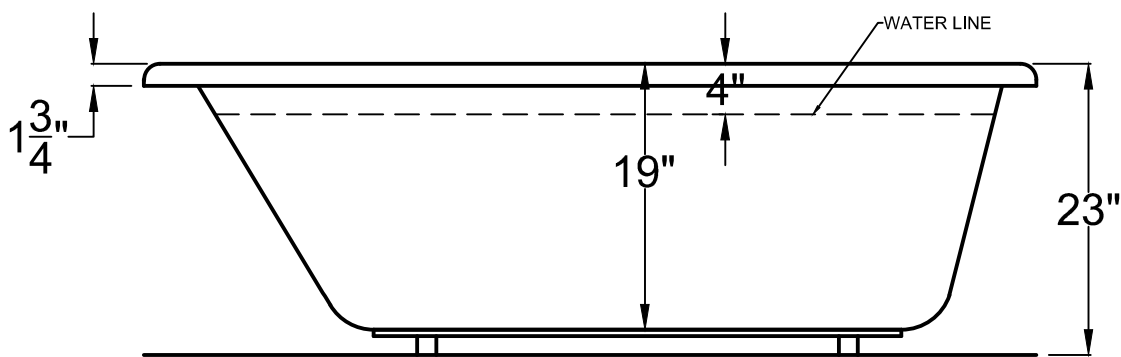

4260V

41 $\frac{1}{2}$ " x 59" x 23"

Installation: Drop-in
cannot be under mounted

GENERAL SPECIFICATIONS:

Material Acrylic

Plumbed Weight : 135lbs / 61kg

Soaker Weight : 105lbs / 43kg

Average Fill: 50 gal to above jet level

ELECTRICAL SPECIFICATIONS:

Required Electrical Service 110 Volt

Air Bath or Whirlpool 1-15 amp GFCI

Whirlpool with Inline Heater 1-20 amp GFCI

Whirlpool and Air 1-20 amp GFCI

Soaker

PACKAGES AND OPTIONS

Hydrotherapy Package	Package Contents	Part #
Soaker	Soaking bath - no jets, textured bottom	4260VS
Whirlpool	Adjustable pointed-massage jets, 1-hp pump, textured bottom	4260VH
Air Bath	Air jets, Air blower, Textured bottom	4260VA
Whirlpool and Air	Adjustable pointed-massage jets, 1-hp pump, Air jets, Air blower, textured bottom	4260VD

IMPORTANT INFORMATION

- Before ordering or installing, please consider future access to equipment.
- Add bedding compound to fully level and support bottom of tub.
- Tubs equipped with an air bath or a pre-leveled foam base are designed to rest on the floor without bedding compound, provided the floor is level.
- Please measure tub on-site before building tub decking.
- Jet, pump & blower locations are predetermined and cannot be changed.
- Suction and control locations may vary.
- Specifications and configurations are subject to change without notice.
- Measurements are +1/2" and are subject to change without notice.
- Measurements herein supersede all others published prior to publication date shown below.

4272V

41³/₈" x 70¹/₂" x 23"

Installation: Drop-in
cannot be under mounted

GENERAL SPECIFICATIONS:

Material Acrylic

Plumbed Weight : 145lbs / 66kg

Soaker Weight : 115 lbs / 52kg

Average Fill: 55 gal to above jet level