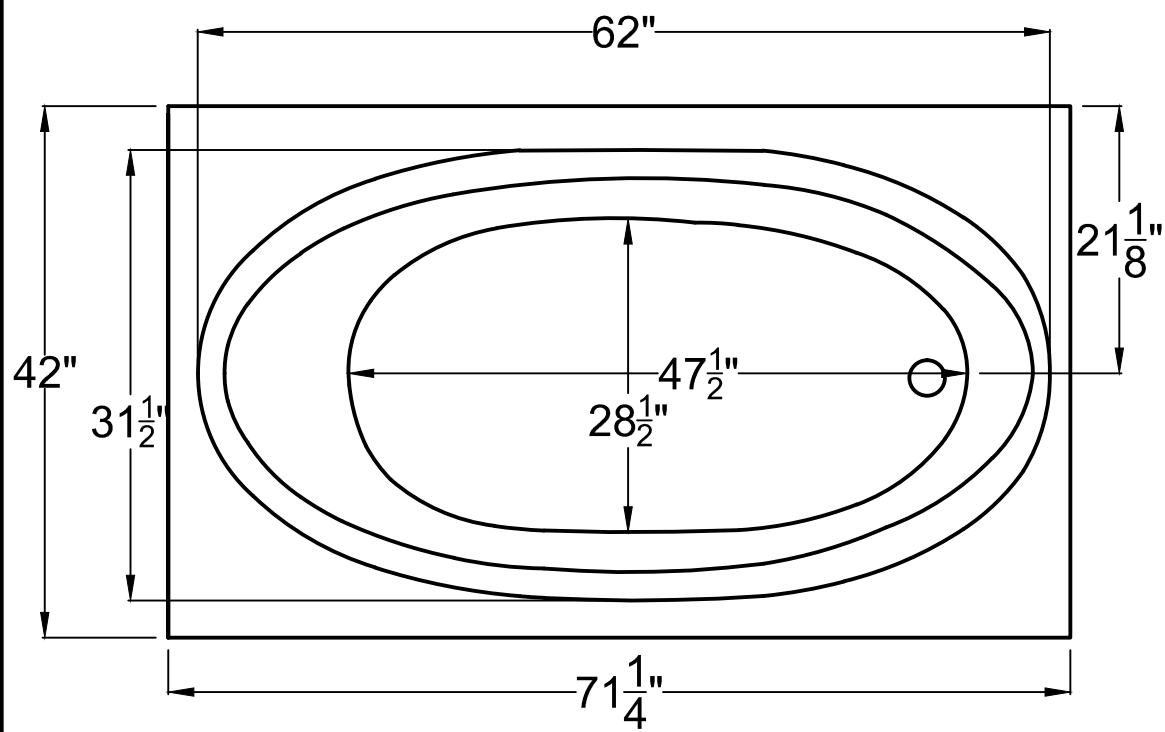

4260V

41 $\frac{1}{2}$ " x 59" x 23"

Installation: Drop-in
cannot be under mounted

GENERAL SPECIFICATIONS:

Material Acrylic

Plumbed Weight : 135lbs / 61kg

Soaker Weight : 105lbs / 43kg

Average Fill: 50 gal to above jet level

4272V

41³/₈" x 70¹/₂" x 23"

Installation: Drop-in
cannot be under mounted

GENERAL SPECIFICATIONS:

Material Acrylic

Plumbed Weight : 145lbs / 66kg

Soaker Weight : 115 lbs / 52kg

Average Fill: 55 gal to above jet level