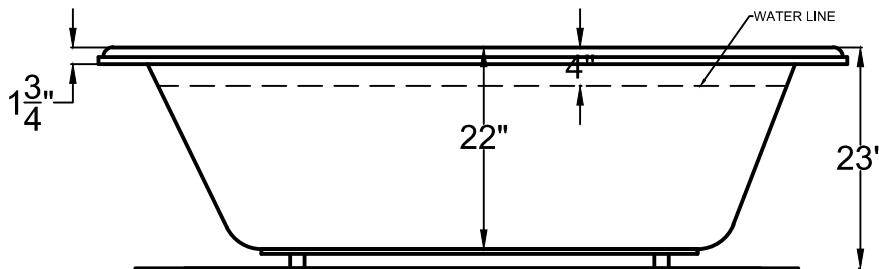

PACKAGES AND OPTIONS

Hydrotherapy Package	Package Contents	Part #
Soaker	Soaking bath - no jets, textured bottom	4478PCS
Whirlpool	Adjustable pointed-massage jets, 1-hp pump, textured bottom	4478PCH
Air Bath	Air jets, Air blower, Textured bottom	4478PCA
Whirlpool and Air	Adjustable pointed-massage jets, 1-hp pump, Air jets, Air blower, textured bottom	4478PCD

- OPTIONS
- Colors Available - White Biscuit
- Quick Ship - reduces lead time - call for availability
- Inline Heater with Pump - Whirlpool or Whirlpool and Air
- Lift & Turn Drain Kit -Chrome,Brushed Nickel, White
- Color Match Jets.

IMPORTANT INFORMATION

- Before ordering or installing, please consider future access to equipment.
- Add bedding compound to fully level and support bottom of tub.
- Tubs equipped with an air bath or a pre-leveled foam base are designed to rest on the floor without bedding compound, provided the floor is level.
- Please measure tub on-site before building tub decking.
- Jet, pump & blower locations are predetermined and cannot be changed.
- Suction and control locations may vary.
- Specifications and configurations are subject to change without notice.
- Measurements are +1/2" and are subject to change without notice.
- Measurements herein supersede all others published prior to publication date shown below.