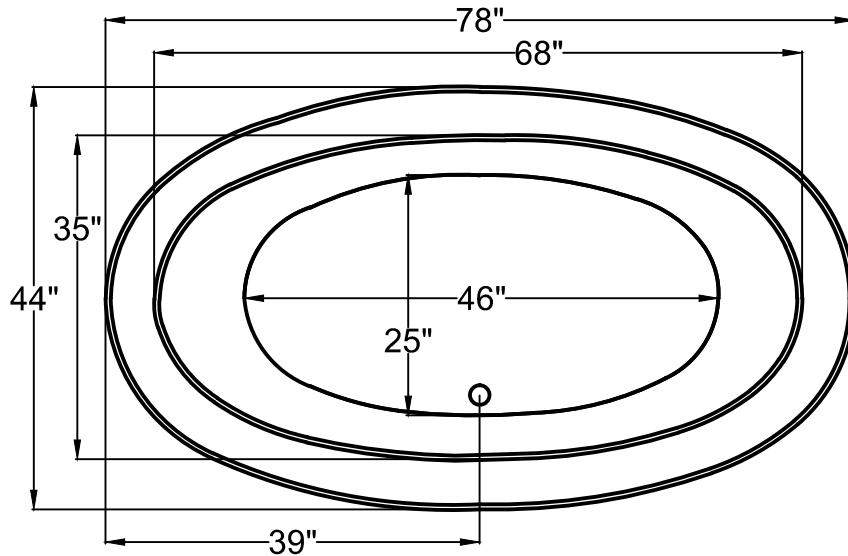

4478PC

44" x 78" x 23"

Installation: Drop-in
cannot be under mounted

GENERAL SPECIFICATIONS:

Material Acrylic

Plumbed Weight : 190lbs / 86 kg

Soaker Weight : 160lbs / 72kg

Average Fill: 65 gal to above jet level

ELECTRICAL SPECIFICATIONS:

Required Electrical Service 110 Volt

Air Bath or Whirlpool 1-15 amp GFCI

Whirlpool with Inline Heater 1-20 amp GFCI

Whirlpool and Air 1-20 amp GFCI

Soaker