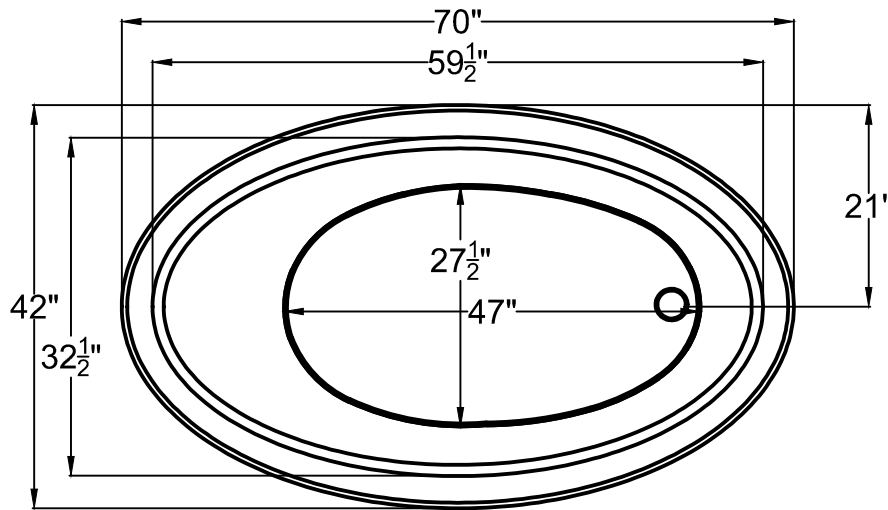

4270P

42" x 70" x 23"

Installation: Drop-in
cannot be under mounted

GENERAL SPECIFICATIONS:

Material Acrylic

Plumbed Weight : 140lbs / 64kg

Soaker Weight :110lbs / 50kg

Average Fill: 45 gal to above jet level

ELECTRICAL SPECIFICATIONS:

Required Electrical Service 110 Volt

Air Bath or Whirlpool 1-15 amp GFCI

Whirlpool with Inline Heater 1-20 amp GFCI

Whirlpool and Air 1-20 amp GFCI

Soaker