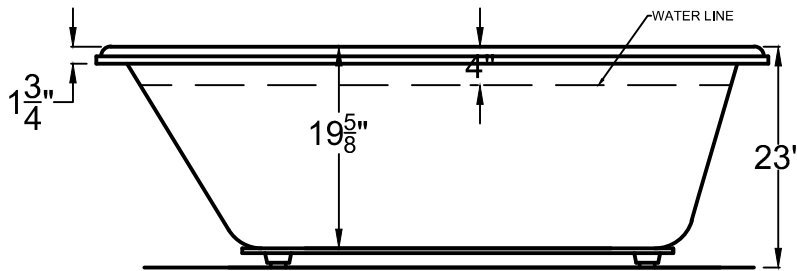

PACKAGES AND OPTIONS

Hydrotherapy Package	Package Contents	Part #
Soaker	Soaking bath - no jets, textured bottom	4270PS
Whirlpool	Adjustable pointed-massage jets, 1-hp pump, textured bottom	4270PH
Air Bath	Air jets, Air blower, Textured bottom	4270PA
Whirlpool and Air	Adjustable pointed-massage jets, 1-hp pump, Air jets, Air blower, textured bottom	4270PD

- OPTIONS
- Colors Available - White Biscuit
- Quick Ship - reduces lead time - call for availability
- Inline Heater with Pump - Whirlpool or Whirlpool and Air
- Lift & Turn Drain Kit -Chrome,Brushed Nickel, White
- Color Match Jets.

IMPORTANT INFORMATION

- Before ordering or installing, please consider future access to equipment.
- Add bedding compound to fully level and support bottom of tub.
- Tubs equipped with an air bath or a pre-leveled foam base are designed to rest on the floor without bedding compound, provided the floor is level.
- Please measure tub on-site before building tub decking.
- Jet, pump & blower locations are predetermined and cannot be changed.
- Suction and control locations may vary.
- Specifications and configurations are subject to change without notice.
- Measurements are +1/2" and are subject to change without notice.
- Measurements herein supersede all others published prior to publication date shown below.