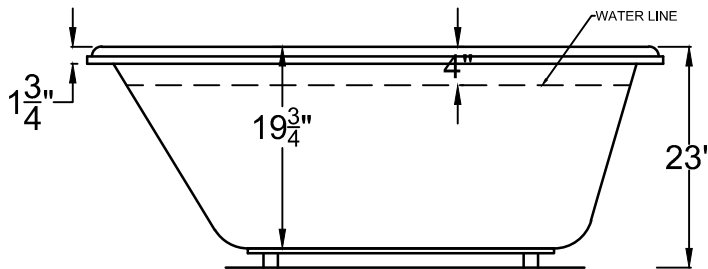

### GENERAL SPECIFICATIONS:

**Material** Acrylic

**Plumbed Weight** : 130lbs / 57 kg

**Soaker Weight** :100 lbs / 45 kg

**Average Fill**: 45 gal to above jet level

### PACKAGES AND OPTIONS

Hydrotherapy Package	Package Contents	Part #
Soaker	Soaking bath - no jets, textured bottom	3660PS
Whirlpool	Adjustable pointed-massage jets, 1-hp pump, textured bottom	3660PH
Air Bath	Air jets, Air blower, Textured bottom	3660PA
Whirlpool and Air	Adjustable pointed-massage jets, 1-hp pump, Air jets, Air blower, textured bottom	3660PD