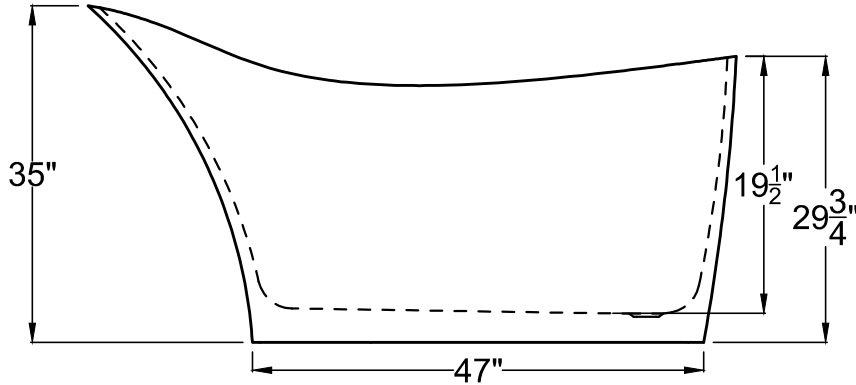

6730CD
 28³/₄"x67¹/₂"x35"

INSTALLATION: It is important that all leveling feet are completely touching the floor and level to insure proper draining.

GENERAL SPECIFICATIONS:
Material STONE RESIN
Soaker Weight : 418lbs/190kg
Average Fill: 82Gallons