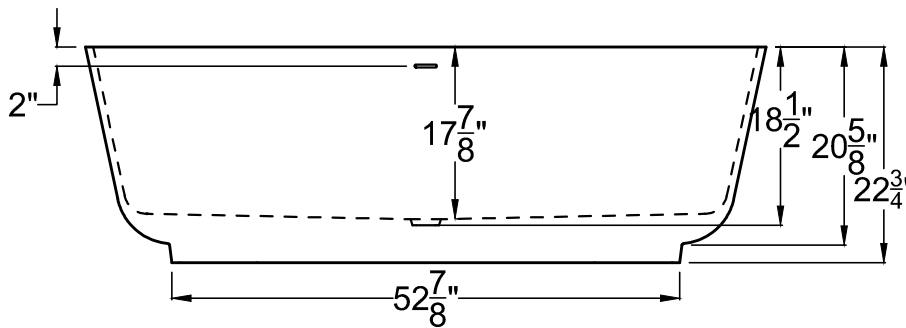

**7131AS**  
 31<sup>1</sup>/<sub>2</sub>"x70<sup>7</sup>/<sub>8</sub>"x22<sup>3</sup>/<sub>4</sub>"

**INSTALLATION:** It is important that all leveling feet are completely touching the floor and level to insure proper draining.

**GENERAL SPECIFICATIONS:**

**Material** STONE RESIN  
**Soaker Weight :** 407lbs/185kg  
**Average Fill:** 82Gallons

**PACKAGES AND OPTIONS**

Hydrotherapy Package	Package Contents	Part #
Soaker	Soaking bath - no jets	7131ASS