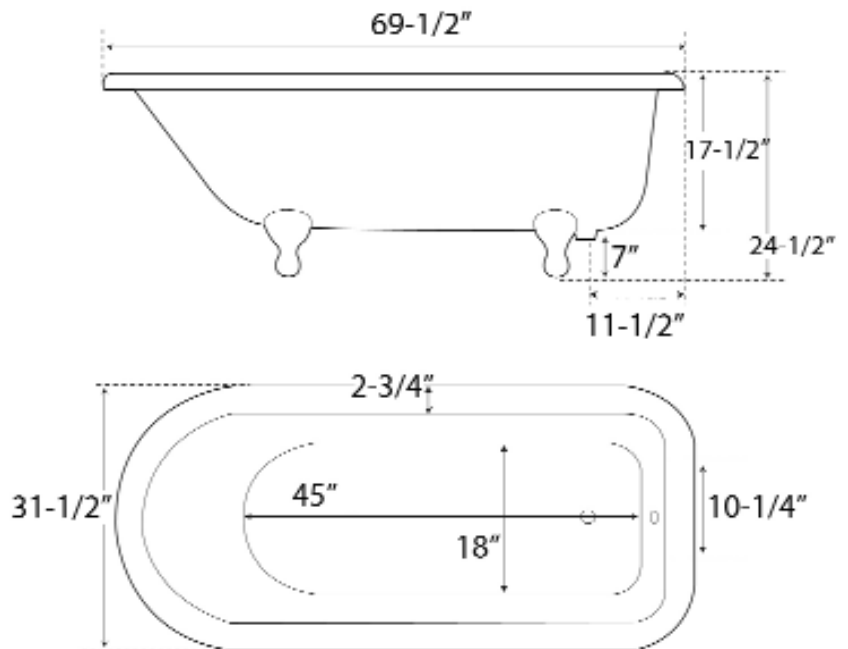

**BEAUMONT
70" ACRYLIC
ROLL TOP TUB**

Cat. No.
ATR70I

L: 69 1/2"
W: 31 1/2"
H: 24 1/2"

Water depth: 10" to overflow

Compliance Certification
Meets or exceeds the following specifications: ASME A112.19.2 2013 and CSA B45.1-13 for ceramic plumbing fixtures.

The following is recommended for ATR tubs:

- Tub wall-mounted faucets
- Double offset bath supplies: part #5576
- Leg tub drain: part #5599

Do not use with rigid, freestanding supplies

Gallon Capacity: 49
Shipping Weight: 375 lbs.
Empty Weight: 150 lbs.
Filled Weight: 559 lbs.

Features:

- ▶ Acrylic construction for lighter weight
- ▶ Cast aluminum imperial feet available in 4 finishes
- ▶ 3 3/8" centers in tub wall
- ▶ Tub feet are attached and leveled before shipment
- ▶ Tub is thoroughly inspected before shipment

Dimensions of fixture are nominal and specifications subject to change without notice.