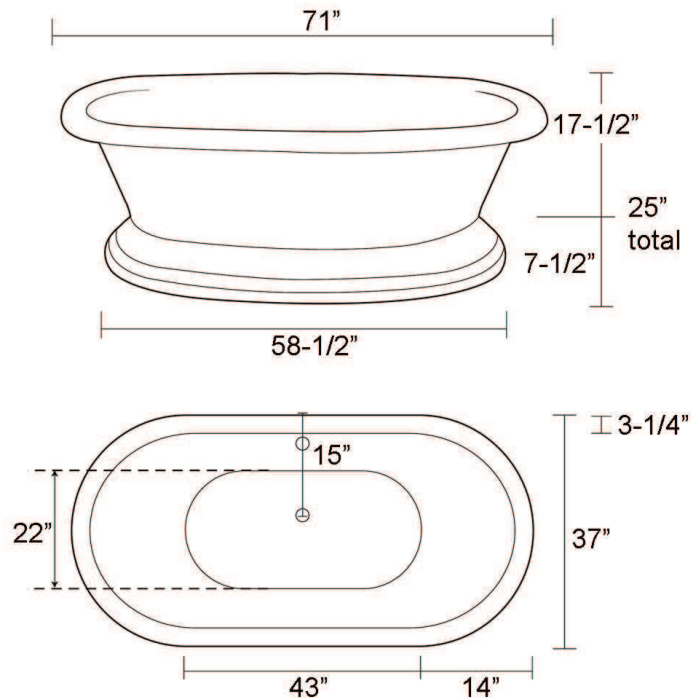

**CORDOBA  
ACRYLIC DOUBLE  
ROLL TOP TUB**

Cat. No.  
ATDR7H71BB

L: 71"  
W: 37"  
H: 25"

Depth: 18 3/4" at drain

**Features:**

- ▶ Interior and exterior walls 5mm acrylic sheets
- ▶ Space between walls completely filled with fiberglass & resin
- ▶ 7/8" wall thickness
- ▶ Includes base
- ▶ 7" centers in tub deck
- ▶ Extra wide for comfort
- ▶ Tub is thoroughly inspected before shipment

- Faucets: part #4601 and #7529
- Use with Straight Bath Supplies: part #5577
- Leg tub drain: part #5599

Gallon Capacity: 70  
Shipping Weight: 368 lbs.  
Empty Weight: 188 lbs.  
Filled Weight: 773 lbs.

Dimensions of fixture are nominal and specifications subject to change without notice.