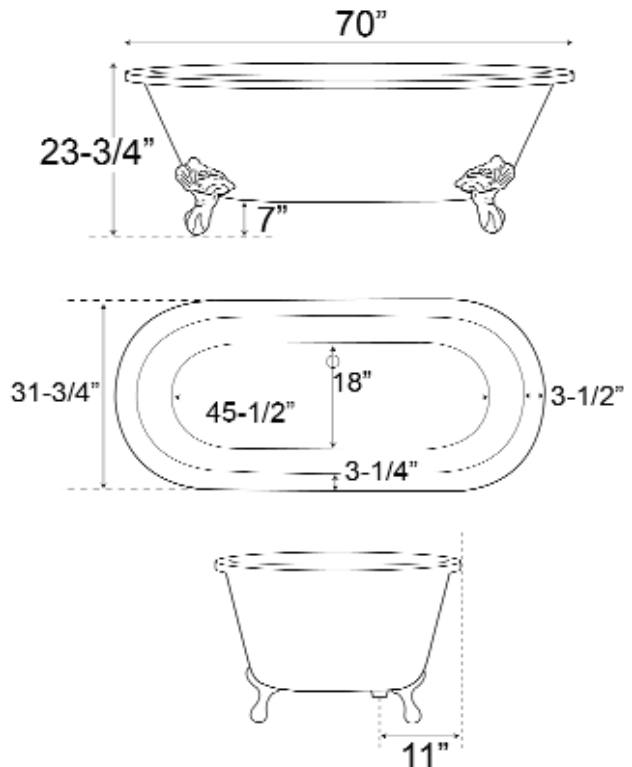

**COLLIER
70" ACRYLIC DOUBLE
ROLL TOP TUB**

Cat. No.
ATDR7H70I

L: 70"
W: 31 3/4"
H: 23 3/4"

Water depth: 16 1/4" to top of tub

The following is recommended for ATDR7H70I tubs:

- Rim-mounted faucets: part #4601 or 7529
- Straight bath supplies: part #5577
- Leg tub drain: part #5599E

Gallon Capacity: 57
Shipping Weight: 425 lbs.
Empty Weight: 200 lbs.
Filled Weight: 676 lbs.

Features:

- ▶ Interior and exterior walls acrylic sheets
- ▶ Space between walls partially filled with fiberglass & resin
- ▶ Aluminum imperial feet available in 4 finishes
- ▶ 7" centers in tub deck and overflow
- ▶ Tub feet are attached and leveled before shipment.
- ▶ Tub is thoroughly inspected before shipment

Dimensions of fixture are nominal and specifications subject to change without notice.