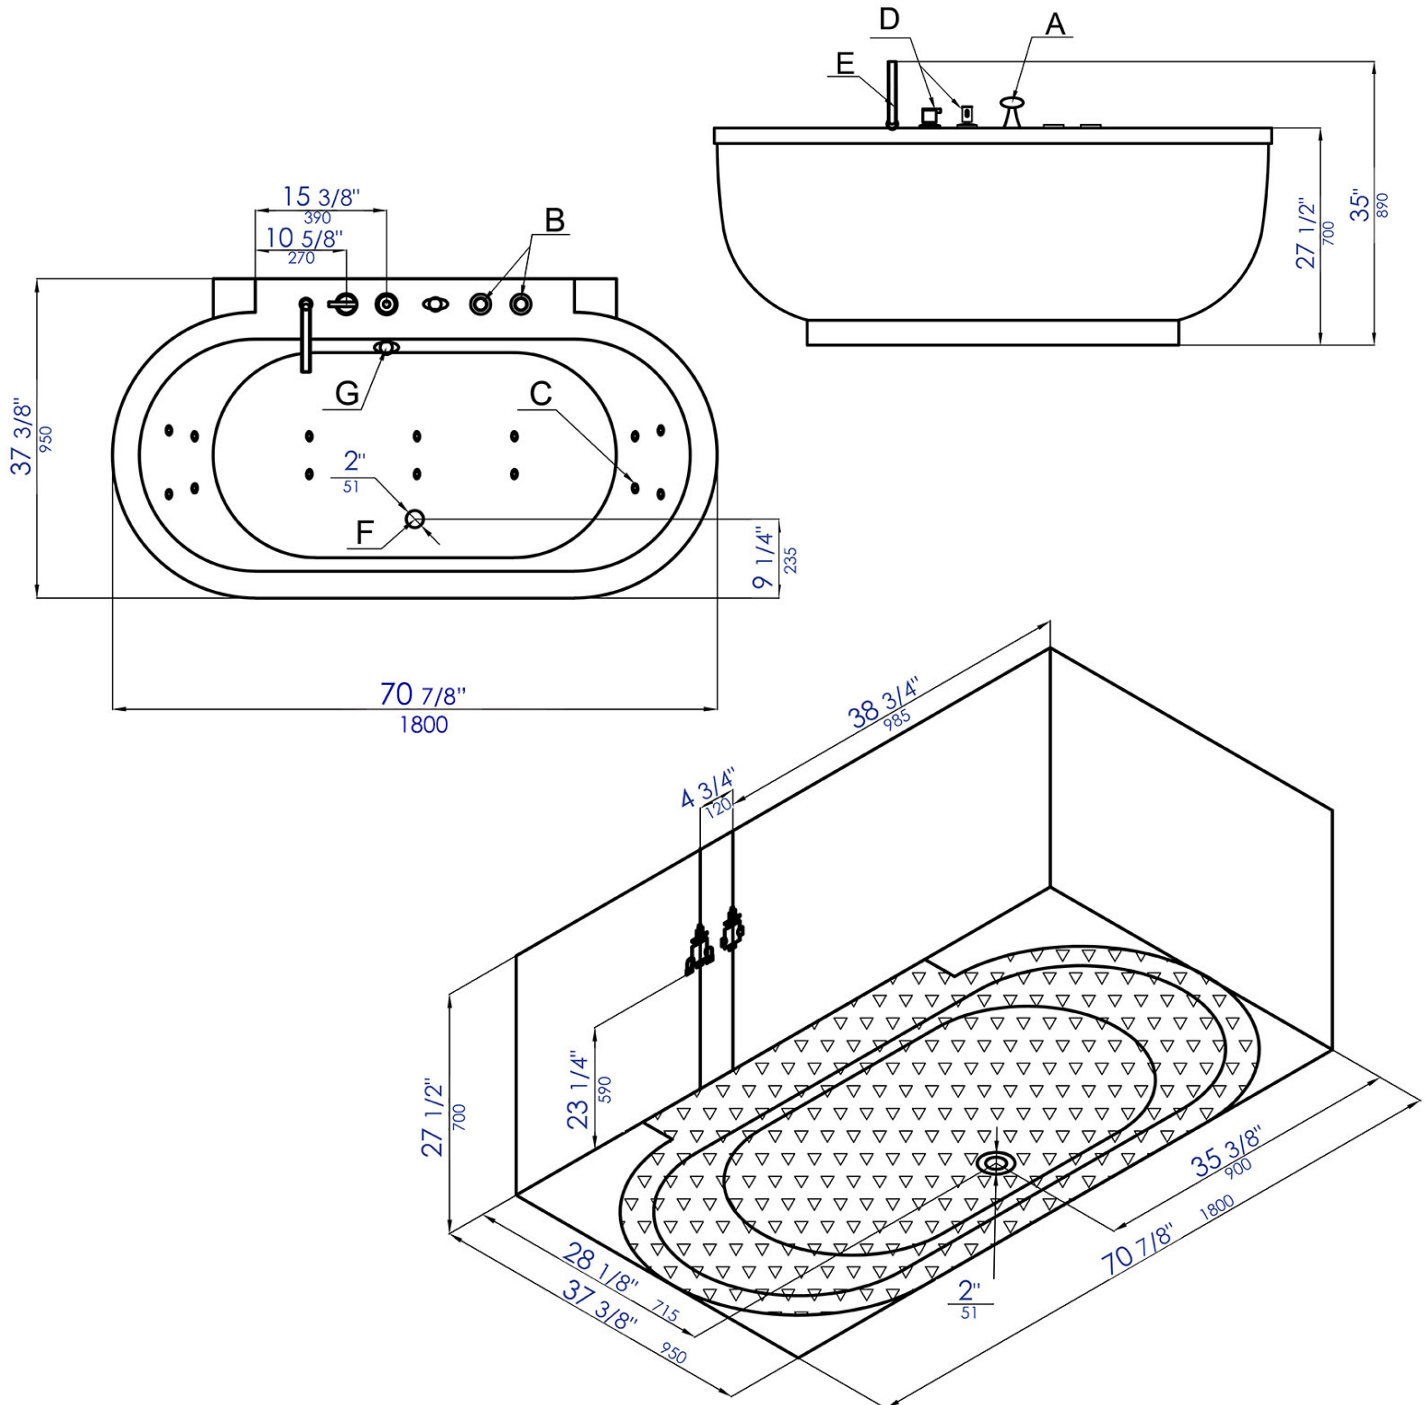

AM128ETL

6 ft Acrylic White Whirlpool Bathtub w Fixtures

EAGO USA

- | | | |
|------------------|-----------------|----------|
| A, Control panel | B, Switch valve | C, Jet |
| D, Faucet | E, Hand shower | F, Drain |
| G, Light | | |

Note: All product dimensions are approximate and should be verified on site prior to installation.
Visit www.EAGOUSA.com for more information.