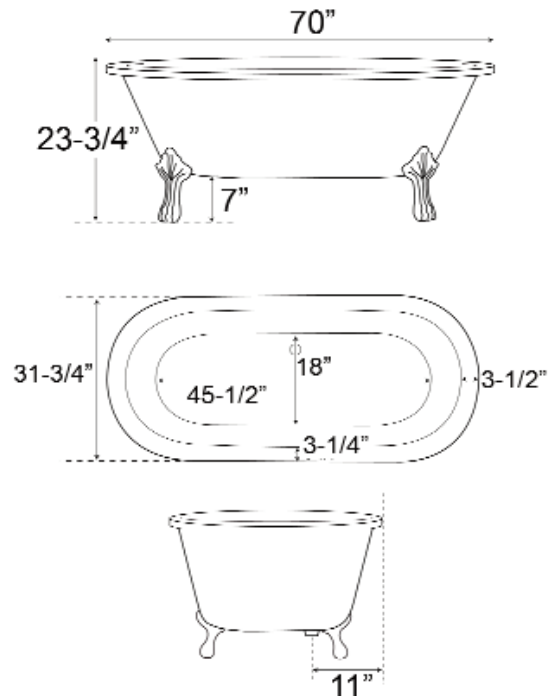

**COLIN
70" ACRYLIC DOUBLE
ROLL TOP TUB**

Cat. No.
ADR7H70LP

L: 70"
W: 31 3/4"
H: 23 3/4"

Water depth: 16 1/4" to top of tub

The following is recommended for ADR7H70LP tubs:

- Rim-mounted faucets: part #4601 or 7529
- Straight bath supplies: part #5577
- Leg tub drain: part #5599E

Gallon Capacity: 57
Shipping Weight: 425 lbs.
Empty Weight: 200 lbs.
Filled Weight: 676 lbs.

Features:

- ▶ Interior and exterior walls acrylic sheets
- ▶ Space between walls partially filled with fiberglass & resin
- ▶ Cast aluminum lion paw feet available in 3 finishes
- ▶ 7" centers in tub deck and overflow
- ▶ Tub feet are attached and leveled before shipment.
- ▶ Tub is thoroughly inspected before shipment

Dimensions of fixture are nominal and specifications subject to change without notice.