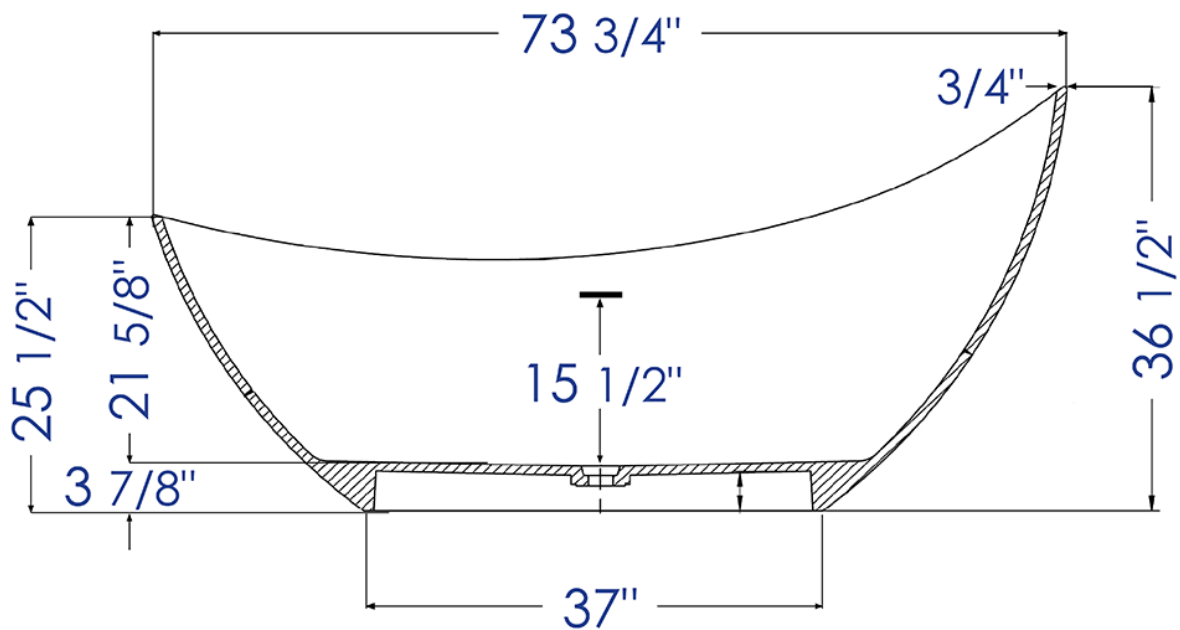

AB9951

73" White Solid Surface Smooth Resin
Soaking Slipper Bathtub

Please Note; Due to thermal expansion and contraction, the total dimension of the tub will have +2% error, these dimensions are for reference only.

Note: All product dimensions are approximate and should be verified on site prior to installation.
Visit www.ALFIBRAND.COM for more information.