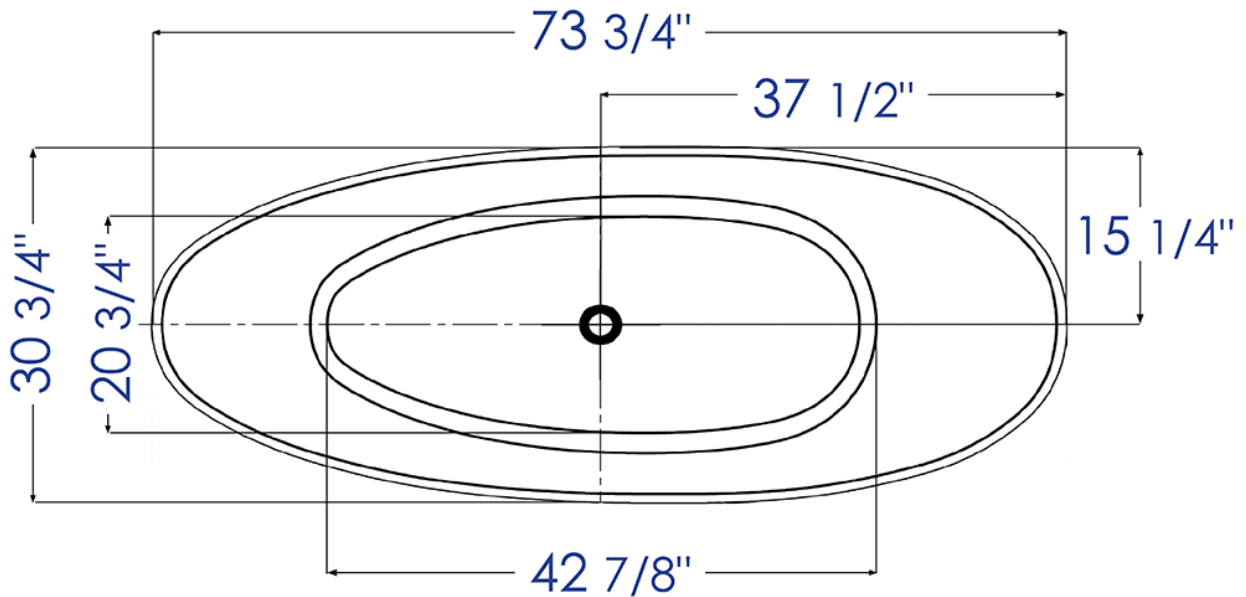

AB9951

73" White Solid Surface Smooth Resin
Soaking Slipper Bathtub

Please Note; Due to thermal expansion and contraction, the total dimension of the tub will have +2% error, these dimensions are for reference only.

Note: All product dimensions are approximate and should be verified on site prior to installation.
Visit www.ALFIBRAND.COM for more information.