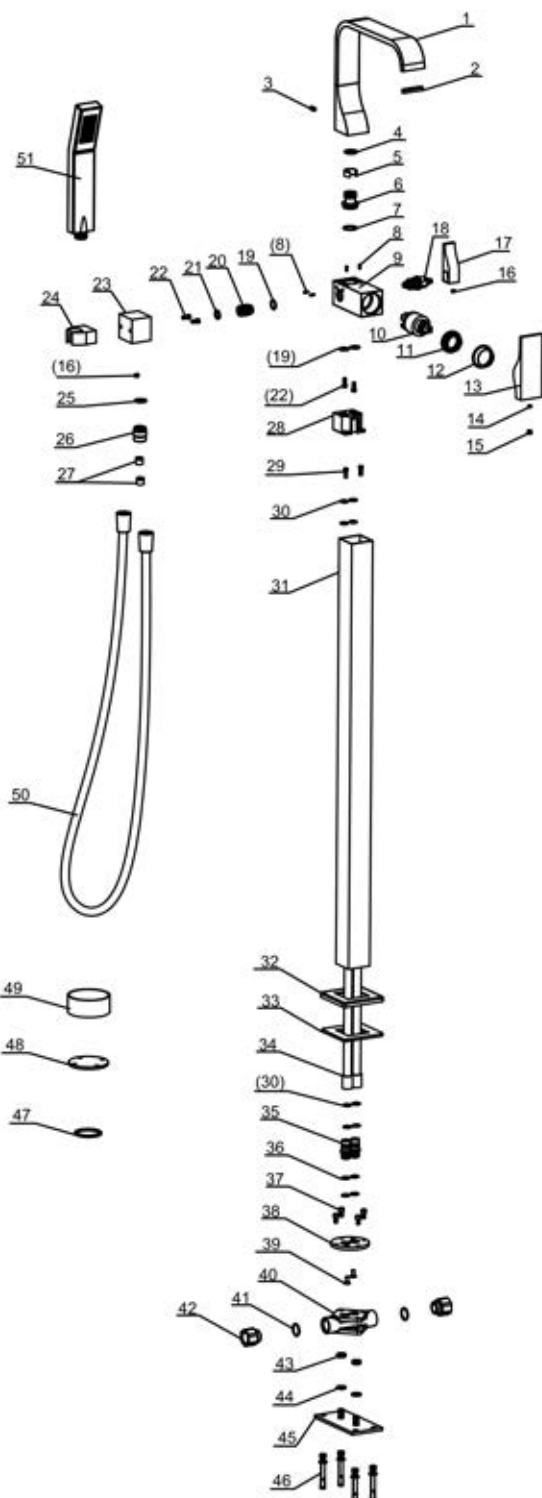

# alpi

brand

51	Hand shower	Subassembly	1	5003005301
50	Flexible shower hose (1500)	Subassembly	1	5004003000
49	2280 protecting ring	PVC	1	70030029052
48	2280 guard plate	A3	1	50020047701
47	1050 washer	NBR	1	70020006030
46	M6 bolt	Q235	4	50060014700
45	2280 base plate	Subassembly	1	50020047401
44	Washer	606As	2	70030016900
43	M8*5 fixing nut	Stainless steel	2	50060014600
42	G4 to 1/2NPT connector	H59	2	40060058802
41	22*2 "O" ring	NBR	2	70010002330
40	2280 inlet piece	H59	1	50040067052
39	M5*12 sunk screw	Stainless steel	2	50060020200
38	2280 fixing seat	H59	1	50020047652
37	M5*10 fixing screw	Stainless steel	4	50060019100
36	10*2"O" ring	NBR	4	70010026230
35	2280 connector	H59	2	40060079352
34	2180 inlet pipe	Subassembly	2	50040067353
33	2280 washer	304	1	70020027230
32	2280 decorative plate	H65	1	50010008001
31	2180 square pipe	Subassembly	1	50040067101
30	10*1.8"O" ring	NBR	8	70010008430
29	M4*12 fixing screw	Stainless steel	2	50060013200
28	2180 mainbody connector	H59	1	40060079452
27	check valve (14*12)	Subassembly	2	20070017300
26	2534 shower connector	H59	1	40060117801
25	17*1.8"O" ring	NBR	1	70010001630
24	2180 shower holder	H59	1	500300092501
23	2180 holder seat	H59	1	500300092401
22	M4*10 fixing screw	Stainless steel	4	50060006600
21	16*2.5"O" ring	NBR	1	70010001530
20	2180 connector	H59	1	40010062652
19	13.2*1.8"O" ring	NBR	3	70010004830
18	2657 diverter	Subassembly	1	20070006000
17	2280 diverter handle	H59	1	20010025401
16	M5*6 fixing screw	Stainless steel	2	50060000600
15	2508 chrome button	ABS	1	50010031101
14	M5*4 fixing screw	Stainless steel	1	50060012000
13	3051 handle	Zinc alloy	1	20010021801
12	2218 decorative cover	ABS	1	50010078001
11	1298 cartridge nut (M37*1.25)	H59	1	40060075252
10	35H cartridge	Subassembly	1	20060034000
9	2180 mainbody	ZCuZn40Pb2	1	10020044001
8	Ø3*8 dowel	Stainless steel	4	40010006000
7	23.7*1.8"O" ring	NBR	1	70010002230
6	2280 connector	H59	1	40060079201
5	2356 separator	POM	1	70030028252
4	14*2.65"O" ring	NBR	1	70010001130
3	M5*12 fixing screw	Stainless steel	1	50060016600
2	1258 insert	POM	1	50050011231
1	2180 outlet pipe	Subassembly	1	30020012801
No.	Description	Material	QTY	Code