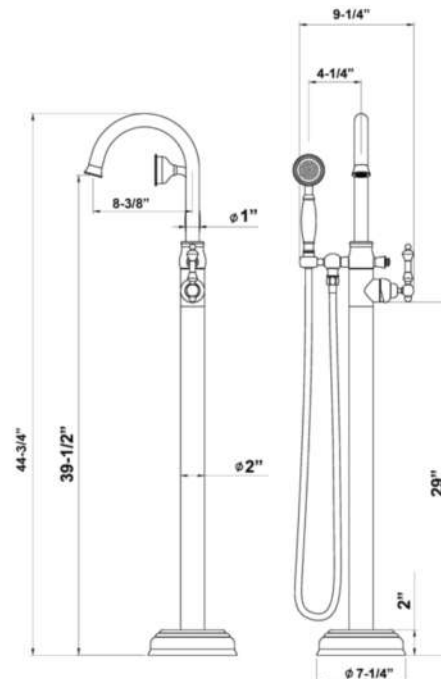

LeBARON FREESTANDING TUB FILLER WITH HAND SHOWER

Cat. No.
7976

Features:

- ▶ Spout reach is 8-3/8"
- ▶ Flow rate 5.82 GMP (80 PSI)
- ▶ 1/2" NPSM Water connection
- ▶ Rough-In Included
- ▶ Solid brass construction
- ▶ Hand held handshower flow rate 1.6 GPM (80 PSI)
- ▶ Metal handle on handshower
- ▶ Ceramic disc cartridges
- ▶ 33-7/8" x 1/2" female flexible inlet pipes
- ▶ Available in 6 finishes

Finishes:

- BN** Brushed nickel
- CP** Polished Chrome
- ORB** Oil Rubbed Bronze
- MB** Matte Black
- BGD** Brushed Gold
- RG** Rose Gold

D: 12-1/4"
W: 9-1/4"
H: 44-3/4"

Use on concrete floors requires special installation. We recommend using a plumbing professional.

Dimensions are nominal and may vary. Dimensions and specifications subject to change without notice.