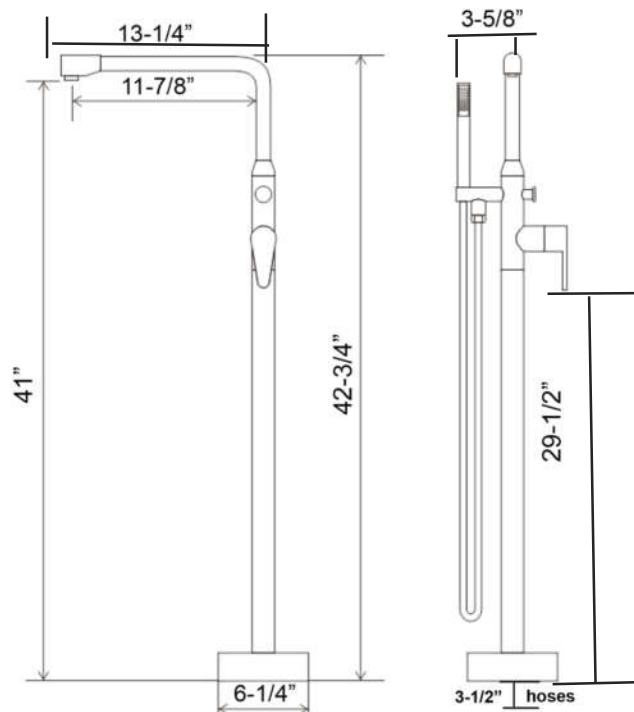

JANSEN FREESTANDING FAUCET

Cat. No.
7972

Features:

- ▶ Spout reach is 13"
- ▶ Flow rate for spout is 4.62 GPM (45 PSI)
- ▶ Rough-In Valve Included
- ▶ Flow rate for hand shower is 1.08 GPM (45 PSI)
- ▶ Tube diameter: 2"
- ▶ Available in 3 finishes
- ▶ Brass body with zinc handle
- ▶ 59" Stainless Steel Shower Hose
- ▶ 33-7/8" x 1/2" female Flexible inlet pipes
- ▶ cUPC approved
- ▶ Handshower has backflow preventor on body
- ▶ Brass handshower material

Finishes:

- CP** Polished Chrome
- BN** Brushed Nickel
- ORB** Oil Rubbed Bronze

D: 16"
W: 8-3/8" (closed)- 9-7/8" (open)
H: 42-3/4"

Dimensions are nominal and may vary. Dimensions and specifications subject to change without notice.