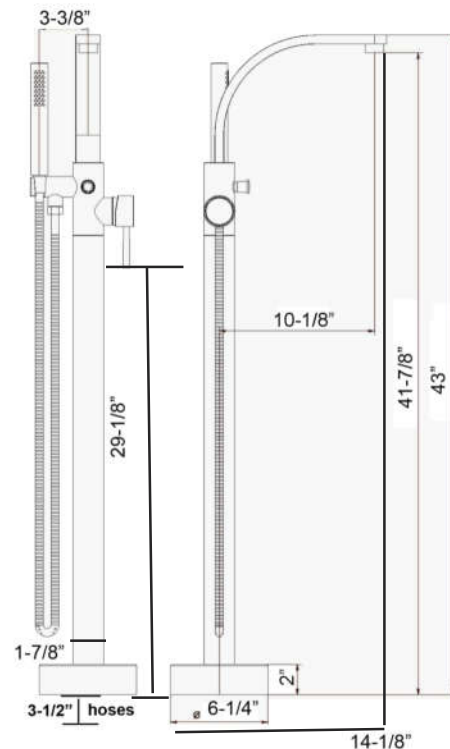

## Features:

- ▶ Spout reach is 10-1/8"
- ▶ Rough-In Valve Included
- ▶ Flow rate for spout is 4.3 GPM (45 PSI)
- ▶ Flow rate for hand shower is 1.08 GPM (45 PSI)
- ▶ Tube diameter: 2"
- ▶ Single lever control
- ▶ Available in 4 finishes
- ▶ Brass body with zinc handle
- ▶ 59" Stainless Steel Shower Hose
- ▶ 33-3/4" x 1/2" female Flexible inlet pipes
- ▶ cUPC approved
- ▶ Handshower has backflow preventor on body
- ▶ Brass handshower material

## Finishes:

- CP** Polished Chrome
- BN** Brushed Nickel
- ORB** Oil Rubbed Bronze
- MB** Matte Black

D: 14-1/8"  
W: 7" (closed)- 8-1/8" (open)  
H: 42-3/4"

Dimensions are nominal and may vary. Dimensions and specifications subject to change without notice.