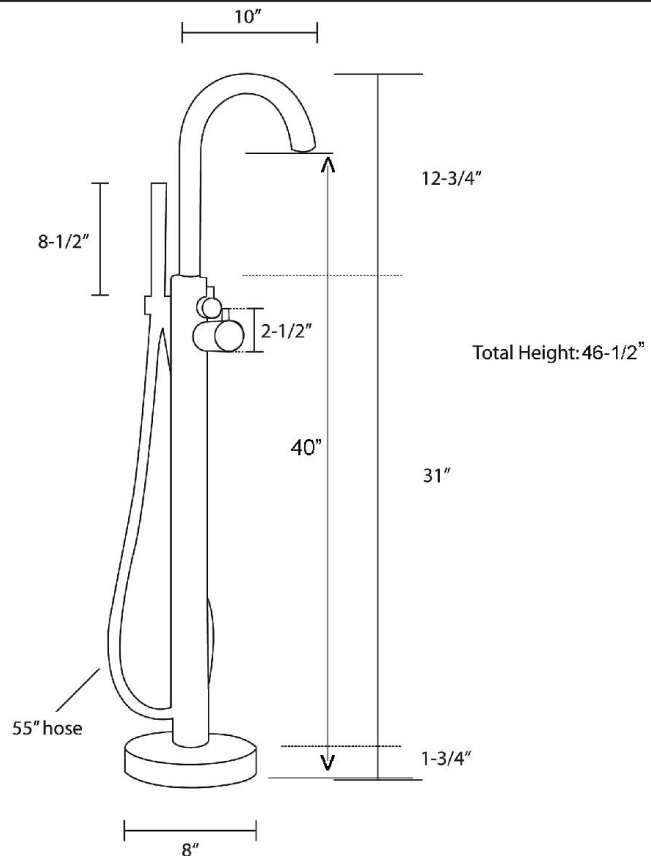

BELMORE FREESTANDING TUB FILLER WITH HAND SHOWER

Cat. No.
7901

Features:

- ▶ Gooseneck swivel spout
- ▶ Flow rate 6 GPM
- ▶ Includes flexible supplies
- ▶ Push button diverter
- ▶ Single lever control
- ▶ Wand Style Hand Shower flow rate 2.5 GPM
- ▶ Mounts to wood or tile floor
- ▶ Available in 2 finishes

Finishes:

- CP Polished Chrome
- SN Brushed Nickel

1/2" NPT connection under floor

Use on concrete floors requires special installation. We recommend using a plumbing professional.

Dimensions are nominal and may vary. Dimensions and specifications subject to change without notice.