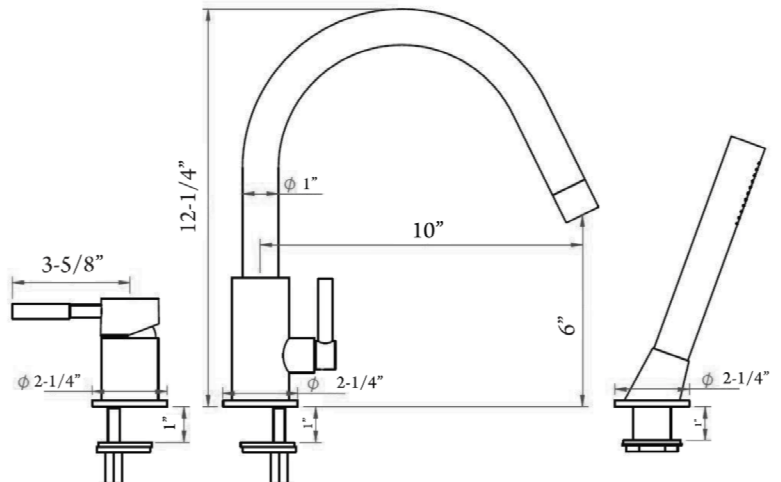

# SHELBY ROMAN TUB FAUCET WITH HANDSHOWER

Cat. No.  
7801-ML-XX

Spout Reach: 10"  
Height: 12-1/4"

## Features:

- ▶ Constructed of solid brass
- ▶ Includes 15" connection hoses that connect handles to body
- ▶ Handshower material is plastic
- ▶ Height to spout 12-1/4"
- ▶ Ceramic disc cartridges
- ▶ Spout flow rate is 6.5 GPM at 60 psi
- ▶ Handshower flow rate: 1.6 GPM at 80 psi
- ▶ Water connections are 1/2" male
- ▶ Compatible with tubs: ATOVN67AIG-XX (Onita) and ATOVN59AIG-XX (Olmos)

## Finishes:

- CP** Polished Chrome
- BN** Brushed Nickel
- ORB** Oil Rubbed Bronze
- MB** Matte Black

Dimensions of fixture are nominal and may vary. Dimensions and specifications subject to change without notice.